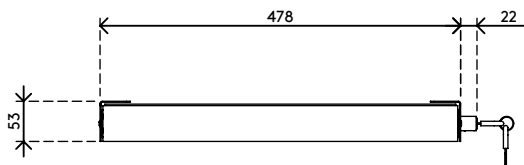

- Designed to secure laptops, tablets or smartphones
- Made of steel
- Easy to lock by built-in key lock at the right side
- Easy access by telescopic slides with ball bearings
- Cables are guided through locations at both sides at the back

- Perforated bottom for sufficient airflow to hardware
- Dimensions (w x d x h): 478 x 420 x 53 mm (18,8 x 16,5 x 2,1")
- For laptops up to (w x d x h): 440 x 325 x 40 mm (17,3 x 12,8 x 1,6")

addit

Addit laptop security drawer 622

2019/11/19

20.622

 530 x 450 x 75 mm

 1 pcs

 silver

 5 kg

 805410206222