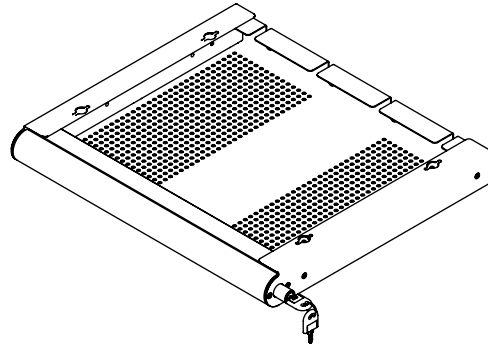

20.622

Addit laptop security drawer 622

Designed to securely store your personal hardware such as a laptop, tablet or smartphone. Mounted underneath a desk, signal and power cables can still be connected through the back and a perforated bottom ensures enough fresh air can reach your hardware.

- Designed to secure laptops, tablets or smartphones
- Made of steel
- Easy to lock by built-in key lock at the right side
- Easy access by telescopic slides with ball bearings
- Cables are guided through locations at both sides at the back

- Perforated bottom for sufficient airflow to hardware
- Dimensions (w x d x h): 478 x 420 x 53 mm (18,8 x 16,5 x 2,1")
- For laptops up to (w x d x h): 440 x 325 x 40 mm (17,3 x 12,8 x 1,6")

addit

Addit laptop security drawer 622

2019/11/19

20.622

 530 x 450 x 75 mm

 1 pcs

 silver

 5 kg

 805410206222