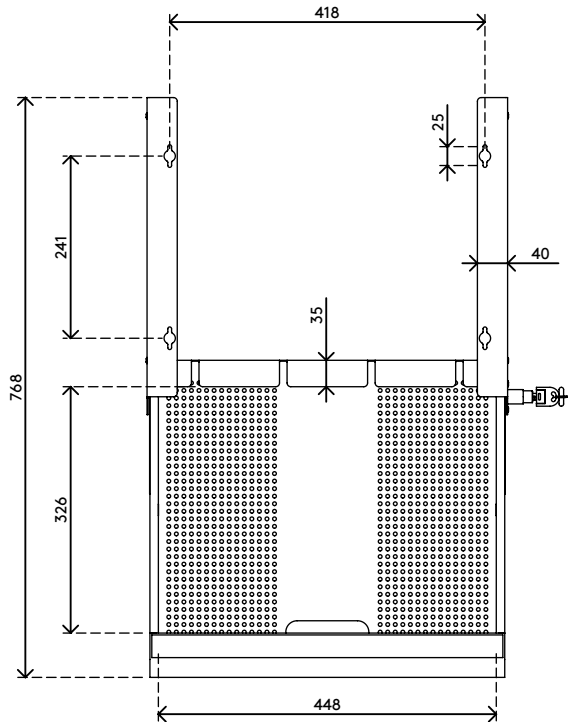

20.622

Addit laptop security drawer 622

Designed to securely store your personal hardware such as a laptop, tablet or smartphone. Mounted underneath a desk, signal and power cables can still be connected through the back and a perforated bottom ensures enough fresh air can reach your hardware.

- Designed to secure laptops, tablets or smartphones
- Made of steel
- Easy to lock by built-in key lock at the right side
- Easy access by telescopic slides with ball bearings
- Cables are guided through locations at both sides at the back

- Perforated bottom for sufficient airflow to hardware
- Dimensions (w x d x h): 478 x 420 x 53 mm (18,8 x 16,5 x 2,1")
- For laptops up to (w x d x h): 440 x 325 x 40 mm (17,3 x 12,8 x 1,6")

addit

Addit laptop security drawer 622

2019/11/19

20.622

 530 x 450 x 75 mm

 1 pcs

 silver

 5 kg

 805410206222