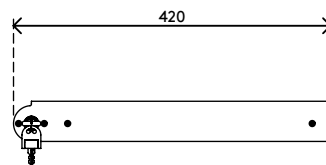

- Perforated bottom for sufficient airflow to hardware
- Dimensions (w x d x h): 478 x 420 x 53 mm (18,8 x 16,5 x 2,1")
- For laptops up to (w x d x h): 440 x 325 x 40 mm (17,3 x 12,8 x 1,6")

addit

Addit laptop security drawer 622

2019/11/19

20.622

 530 x 450 x 75 mm

 1 pcs

 silver

 5 kg

 805410206222