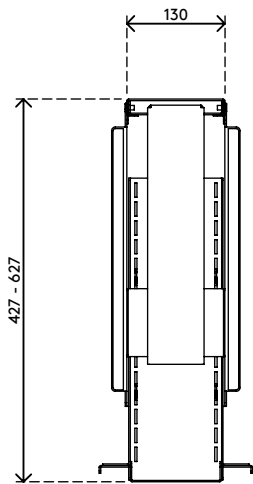

32.312

Viewmate computer holder - desk 312

This fixed computer holder mounts underneath a desktop and keeps a computer off the floor. This way, the computer gathers far less dust and is easier to reach and maintain. The computer holder is fitted with self-adhesive tape on its desk mounting surface. Simply 'stick and screw' to attach it to your desk.

- Mounts underneath desktop
- Self-adhesive tape simplifies installment (stick and screw)
- Max. dimensions (w x d x h): 335 x 203 x 627 mm (13,2 x 8,0 x 24,7")
- Holds almost any computer between 50 - 275 mm (2,0" - 10,8") wide and 380 - 580 mm (15,0" - 22,8") high
- Height and width adjustable
- Max. weight capacity of 20 kg (44,1 lb)
- Comes with all necessary fasteners

viewmate

vertical

50 - 275 mm
(1,9 - 10,8")

380 - 580 mm
(14,9 - 22,8")

20 kg (44,1 lb)

Viewmate computer holder - desk 312

2020/10/06

32.312

450 x 200 x 300 mm

1 pcs

 silver

4 kg

805410323127