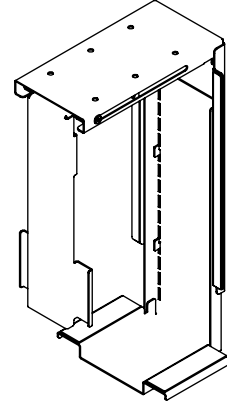

32.312

Viewmate computer holder - desk 312

This fixed computer holder mounts underneath a desktop and keeps a computer off the floor. This way, the computer gathers far less dust and is easier to reach and maintain. The computer holder is fitted with self-adhesive tape on its desk mounting surface. Simply 'stick and screw' to attach it to your desk.

- Mounts underneath desktop
- Self-adhesive tape simplifies installment (stick and screw)
- Max. dimensions (w x d x h): 335 x 203 x 627 mm (13,2 x 8,0 x 24,7")
- Holds almost any computer between 50 - 275 mm (2,0" - 10,8") wide and 380 - 580 mm (15,0" - 22,8") high
- Height and width adjustable
- Max. weight capacity of 20 kg (44,1 lb)
- Comes with all necessary fasteners

viewmate

vertical

50 - 275 mm
(1,9 - 10,8")

380 - 580 mm
(14,9 - 22,8")

20 kg (44,1 lb)

Viewmate computer holder - desk 312

2020/10/06

32.312

450 x 200 x 300 mm

1 pcs

 silver

4 kg

805410323127