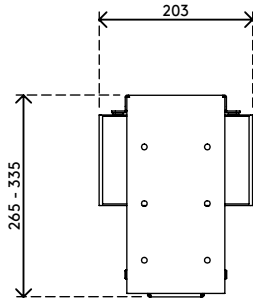

32.312

Viewmate computer holder - desk 312

This fixed computer holder mounts underneath a desktop and keeps a computer off the floor. This way, the computer gathers far less dust and is easier to reach and maintain. The computer holder is fitted with self-adhesive tape on its desk mounting surface. Simply 'stick and screw' to attach it to your desk.

- Mounts underneath desktop
- Self-adhesive tape simplifies installment (stick and screw)
- Max. dimensions (w x d x h): 335 x 203 x 627 mm (13,2 x 8,0 x 24,7")
- Holds almost any computer between 50 - 275 mm (2,0" - 10,8") wide and 380 - 580 mm (15,0" - 22,8") high
- Height and width adjustable
- Max. weight capacity of 20 kg (44,1 lb)
- Comes with all necessary fasteners

viewmate

vertical

50 - 275 mm
(1,9 - 10,8")

380 - 580 mm
(14,9 - 22,8")

20 kg (44,1 lb)

Viewmate computer holder - desk 312

2020/10/06

32.312

450 x 200 x 300 mm

1 pcs

 silver

4 kg

805410323127