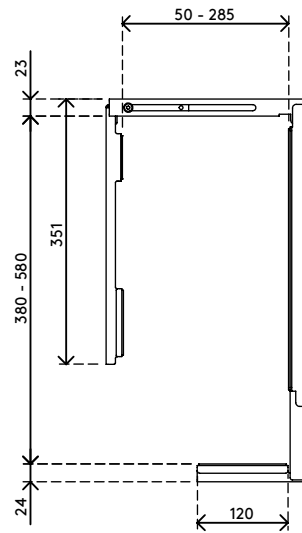

32.312

Viewmate computer holder - desk 312

This fixed computer holder mounts underneath a desktop and keeps a computer off the floor. This way, the computer gathers far less dust and is easier to reach and maintain. The computer holder is fitted with self-adhesive tape on its desk mounting surface. Simply 'stick and screw' to attach it to your desk.

- Mounts underneath desktop
- Self-adhesive tape simplifies installment (stick and screw)
- Max. dimensions (w x d x h): 335 x 203 x 627 mm (13,2 x 8,0 x 24,7")
- Holds almost any computer between 50 - 275 mm (2,0" - 10,8") wide and 380 - 580 mm (15,0" - 22,8") high
- Height and width adjustable
- Max. weight capacity of 20 kg (44,1 lb)
- Comes with all necessary fasteners

viewmate

vertical

50 - 275 mm
(1,9 - 10,8")

380 - 580 mm
(14,9 - 22,8")

20 kg (44,1 lb)

Viewmate computer holder - desk 312

2020/10/06

32.312

450 x 200 x 300 mm

1 pcs

 silver

4 kg

805410323127