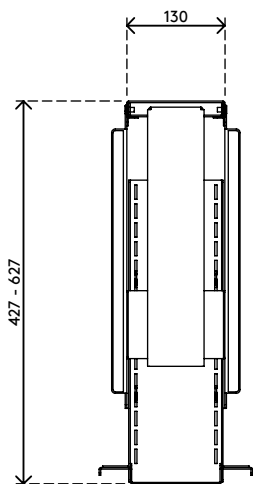

32.313

Viewmate computer holder - desk 313

This fixed computer holder mounts underneath a desktop and keeps a computer off the floor. This way, the computer gathers far less dust and is easier to reach and maintain. The computer holder is fitted with self-adhesive tape on its desk mounting surface. Simply 'stick and screw' to attach it to your desk.

- Mounts underneath desktop
- Self-adhesive tape simplifies installment (stick and screw)
- Max. dimensions (w x d x h): 335 x 203 x 627 mm (13,2 x 8,0 x 24,7")
- Holds almost any computer between 50 - 275 mm (2,0" - 10,8") wide and 380 - 580 mm (15,0" - 22,8") high
- Height and width adjustable
- Max. weight capacity of 20 kg (44,1 lb)
- Comes with all necessary fasteners

viewmate

vertical

50 - 275 mm
(1,9 - 10,8")

380 - 580 mm
(14,9 - 22,8")

20 kg (44,1 lb)

Viewmate computer holder - desk 313

2020/10/06

32.313

 450 x 200 x 300 mm

 1 pcs

 black

 4 kg

 805410323134