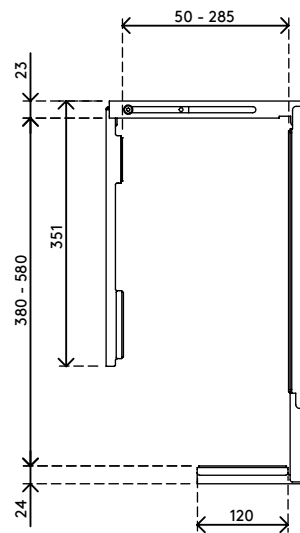

32.313

Viewmate computer holder - desk 313

This fixed computer holder mounts underneath a desktop and keeps a computer off the floor. This way, the computer gathers far less dust and is easier to reach and maintain. The computer holder is fitted with self-adhesive tape on its desk mounting surface. Simply 'stick and screw' to attach it to your desk.

- Mounts underneath desktop
- Self-adhesive tape simplifies installment (stick and screw)
- Max. dimensions (w x d x h): 335 x 203 x 627 mm (13,2 x 8,0 x 24,7")
- Holds almost any computer between 50 - 275 mm (2,0" - 10,8") wide and 380 - 580 mm (15,0" - 22,8") high
- Height and width adjustable
- Max. weight capacity of 20 kg (44,1 lb)
- Comes with all necessary fasteners

viewmate

vertical

50 - 275 mm
(1,9 - 10,8")

380 - 580 mm
(14,9 - 22,8")

20 kg (44,1 lb)

Viewmate computer holder - desk 313

2020/10/06

32.313

 450 x 200 x 300 mm

 1 pcs

 black

 4 kg

 805410323134