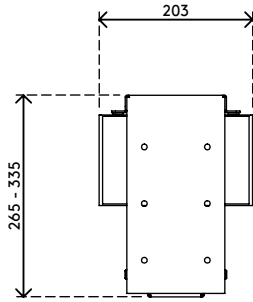

32.313

Viewmate computer holder - desk 313

This fixed computer holder mounts underneath a desktop and keeps a computer off the floor. This way, the computer gathers far less dust and is easier to reach and maintain. The computer holder is fitted with self-adhesive tape on its desk mounting surface. Simply 'stick and screw' to attach it to your desk.

- Mounts underneath desktop
- Self-adhesive tape simplifies installment (stick and screw)
- Max. dimensions (w x d x h): 335 x 203 x 627 mm (13,2 x 8,0 x 24,7")
- Holds almost any computer between 50 - 275 mm (2,0" - 10,8") wide and 380 - 580 mm (15,0" - 22,8") high
- Height and width adjustable
- Max. weight capacity of 20 kg (44,1 lb)
- Comes with all necessary fasteners

viewmate

vertical

50 - 275 mm
(1,9 - 10,8")

380 - 580 mm
(14,9 - 22,8")

20 kg (44,1 lb)

Viewmate computer holder - desk 313

2020/10/06

32.313

 450 x 200 x 300 mm

 1 pcs

 black

 4 kg

 805410323134