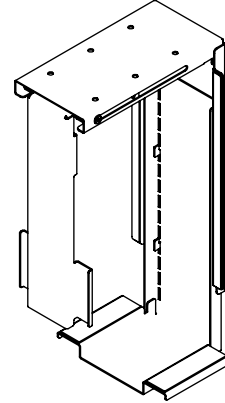

32.313

Viewmate computer holder - desk 313

This fixed computer holder mounts underneath a desktop and keeps a computer off the floor. This way, the computer gathers far less dust and is easier to reach and maintain. The computer holder is fitted with self-adhesive tape on its desk mounting surface. Simply 'stick and screw' to attach it to your desk.

- Mounts underneath desktop
- Self-adhesive tape simplifies installment (stick and screw)
- Max. dimensions (w x d x h): 335 x 203 x 627 mm (13,2 x 8,0 x 24,7")
- Holds almost any computer between 50 - 275 mm (2,0" - 10,8") wide and 380 - 580 mm (15,0" - 22,8") high
- Height and width adjustable
- Max. weight capacity of 20 kg (44,1 lb)
- Comes with all necessary fasteners

viewmate

vertical

50 - 275 mm
(1,9 - 10,8")

380 - 580 mm
(14,9 - 22,8")

20 kg (44,1 lb)

Viewmate computer holder - desk 313

2020/10/06

32.313

 450 x 200 x 300 mm

 1 pcs

 black

 4 kg

 805410323134