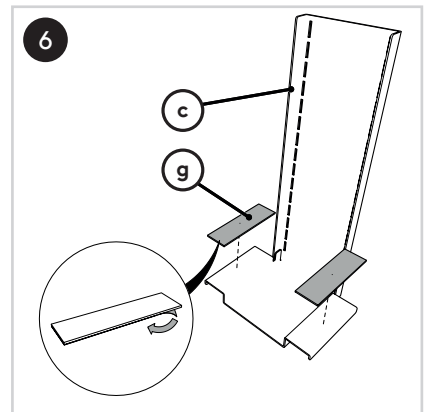

vertical

50 - 275 mm
(2,0 - 10,8")

380 - 580 mm
(15,0 - 22,8")

20 kg

Parts/Onderdelen/Teile/Pièces/Parti/Partes

a  1x	b  1x	c  1x	d  1x	e  1x	f  2x	g  2x	h  2x	i  2x
j  2x	k  6x	l  2x	m  6x	n  4mm 1x				

viewmate^x