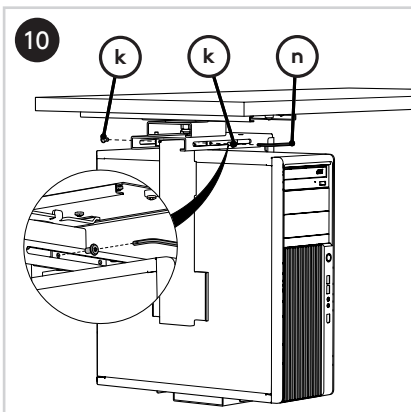

vertical

50 - 275 mm
(2,0 - 10,8")

380 - 580 mm
(15,0 - 22,8")

20 kg

Parts/Onderdelen/Teile/Pièces/Parti/Partes

a  1x	b  1x	c  1x	d  1x	e  1x	f  2x	g  2x	h  2x	i  2x
j  2x	k  6x	l  2x	m  6x	n  4mm 1x				

viewmate^x