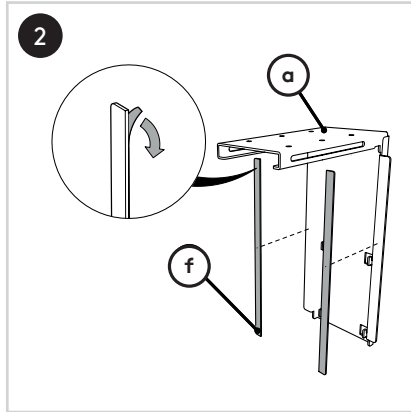

vertical

50 - 275 mm
(2,0 - 10,8")

380 - 580 mm
(15,0 - 22,8")

20 kg

Parts/Onderdelen/Teile/Pièces/Parti/Partes

a  1x	b  1x	c  1x	d  1x	e  1x	f  2x	g  2x	h  2x	i  2x
j  2x	k  6x	l  2x	m  6x	n  4mm 1x				

viewmate^x