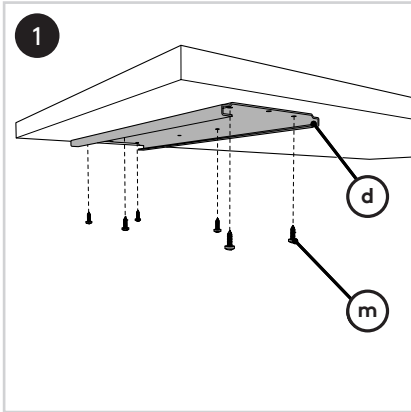

vertical

50 - 275 mm
(2,0 - 10,8")

380 - 580 mm
(15,0 - 22,8")

20 kg

Parts/Onderdelen/Teile/Pièces/Parti/Partes

a  1x	b  1x	c  1x	d  1x	e  1x	f  2x	g  2x	h  2x	i  2x
j  2x	k  6x	l  2x	m  6x	n  4mm 1x				

viewmate^x