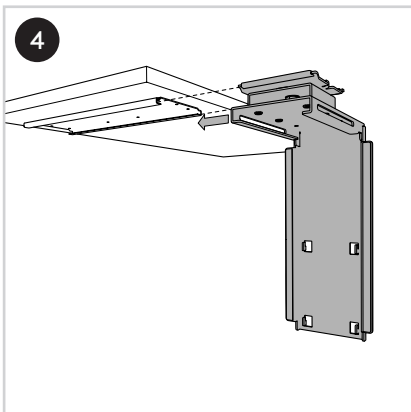

vertical

50 - 275 mm
(2,0 - 10,8")

380 - 580 mm
(15,0 - 22,8")

20 kg

Parts/Onderdelen/Teile/Pièces/Parti/Partes

a  1x	b  1x	c  1x	d  1x	e  1x	f  2x	g  2x	h  2x	i  2x
j  2x	k  6x	l  2x	m  6x	n  4mm 1x				

viewmate^x