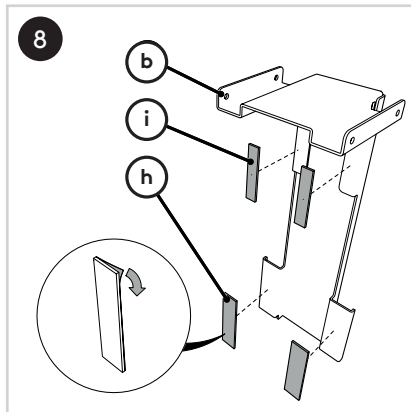

vertical

50 - 275 mm
(2,0 - 10,8")

380 - 580 mm
(15,0 - 22,8")

20 kg

Parts/Onderdelen/Teile/Pièces/Parti/Partes

a  1x	b  1x	c  1x	d  1x	e  1x	f  2x	g  2x	h  2x	i  2x
j  2x	k  6x	l  2x	m  6x	n  4mm 1x				

viewmate^x