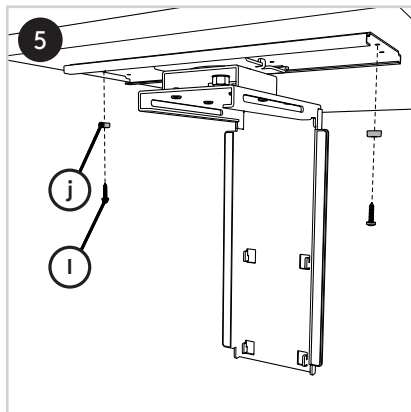

vertical

50 - 275 mm
(2,0 - 10,8")

380 - 580 mm
(15,0 - 22,8")

20 kg

Parts/Onderdelen/Teile/Pièces/Parti/Partes

a  1x	b  1x	c  1x	d  1x	e  1x	f  2x	g  2x	h  2x	i  2x
j  2x	k  6x	l  2x	m  6x	n  4mm 1x				

viewmate^x