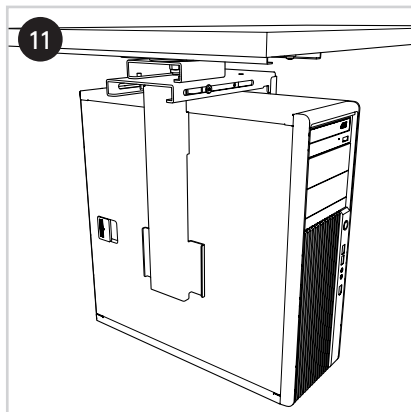

vertical

50 - 275 mm
(2,0 - 10,8")

380 - 580 mm
(15,0 - 22,8")

20 kg

Parts/Onderdelen/Teile/Pièces/Parti/Partes

a  1x	b  1x	c  1x	d  1x	e  1x	f  2x	g  2x	h  2x	i  2x
j  2x	k  6x	l  2x	m  6x	n  4mm 1x				

viewmate^x