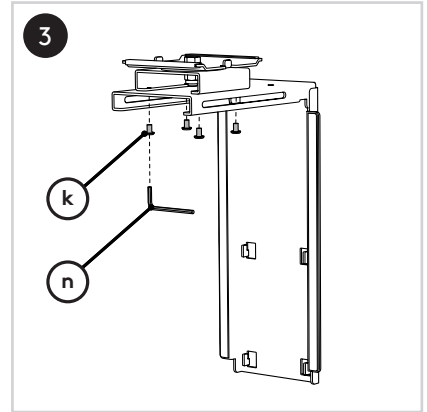

vertical

50 - 275 mm
(2,0 - 10,8")

380 - 580 mm
(15,0 - 22,8")

20 kg

Parts/Onderdelen/Teile/Pièces/Parti/Partes

a  1x	b  1x	c  1x	d  1x	e  1x	f  2x	g  2x	h  2x	i  2x
j  2x	k  6x	l  2x	m  6x	n  4mm 1x				

viewmate^x