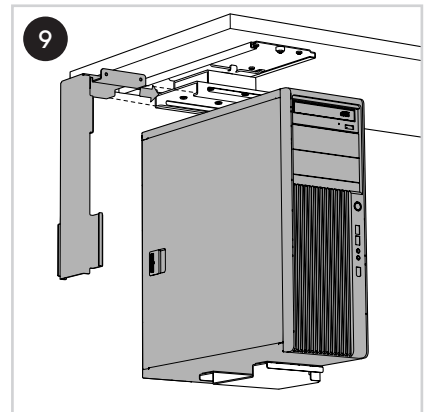

vertical

50 - 275 mm
(2,0 - 10,8")

380 - 580 mm
(15,0 - 22,8")

20 kg

Parts/Onderdelen/Teile/Pièces/Parti/Partes

a  1x	b  1x	c  1x	d  1x	e  1x	f  2x	g  2x	h  2x	i  2x
j  2x	k  6x	l  2x	m  6x	n  4mm 1x				

viewmate^x