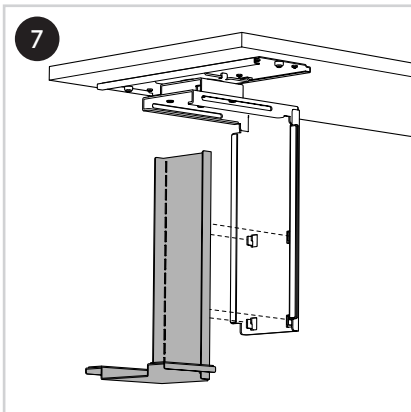

vertical

50 - 275 mm
(2,0 - 10,8")

380 - 580 mm
(15,0 - 22,8")

20 kg

Parts/Onderdelen/Teile/Pièces/Parti/Partes

a  1x	b  1x	c  1x	d  1x	e  1x	f  2x	g  2x	h  2x	i  2x
j  2x	k  6x	l  2x	m  6x	n  4mm 1x				

viewmate^x