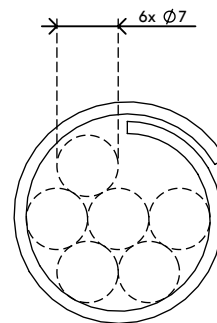

addit

Addit cable eater $\varnothing$ 25 mm/20 m 762

2020/10/06

33.762

500 x 500 x 160 mm

1 pcs

silver

1,63 kg

805410337629