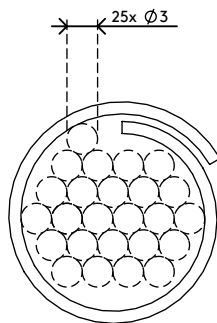

addit

Addit cable eater $\varnothing$ 25 mm/20 m 762

2020/10/06

33.762

500 x 500 x 160 mm

1 pcs

silver

1,63 kg

805410337629