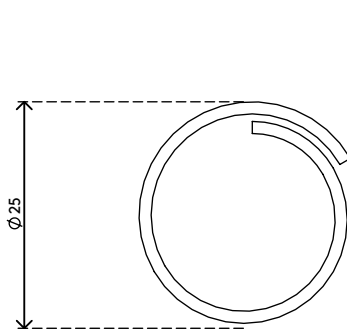

33.763

Addit cable eater \varnothing 25 mm/20 m 763

A great way to tidy up signal and power cables. Simply bundle the cables together with your hand, apply the cable eater's hand tool and feed the cables through the cable eater. Hand tools need to be ordered separately.

- Saves time and aggravation
- Easy to apply with a hand tool

- Dimensions (\varnothing x l): 25 mm x 20 m (1,0" x 65ft)
- Suitable for 6 cables of 7 mm (0,3") thickness

addit

Addit cable eater $\varnothing 25$ mm/20 m 763

2020/10/06

33.763

 500 x 500 x 160 mm

 1 pcs

 black

 1,63 kg

 805410337636