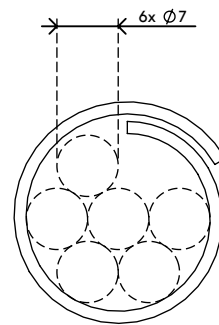

33.763

Addit cable eater \varnothing 25 mm/20 m 763

A great way to tidy up signal and power cables. Simply bundle the cables together with your hand, apply the cable eater's hand tool and feed the cables through the cable eater. Hand tools need to be ordered separately.

- Saves time and aggravation
- Easy to apply with a hand tool

- Dimensions (\varnothing x l): 25 mm x 20 m (1,0" x 65ft)
- Suitable for 6 cables of 7 mm (0,3") thickness

addit

Addit cable eater $\varnothing 25$ mm/20 m 763

2020/10/06

33.763

 500 x 500 x 160 mm

 1 pcs

 black

 1,63 kg

 805410337636