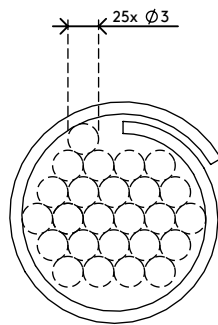

33.763

Addit cable eater \varnothing 25 mm/20 m 763

A great way to tidy up signal and power cables. Simply bundle the cables together with your hand, apply the cable eater's hand tool and feed the cables through the cable eater. Hand tools need to be ordered separately.

- Saves time and aggravation
- Easy to apply with a hand tool

- Dimensions (\varnothing x l): 25 mm x 20 m (1,0" x 65ft)
- Suitable for 6 cables of 7 mm (0,3") thickness

addit

Addit cable eater $\varnothing 25$ mm/20 m 763

2020/10/06

33.763

 500 x 500 x 160 mm

 1 pcs

 black

 1,63 kg

 805410337636