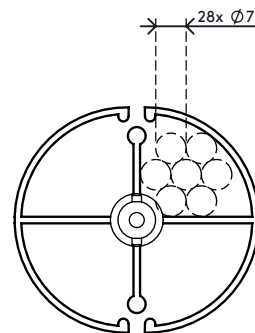

34.202

Addit cable worm 82 cm 202

The cable worm is an attractive solution that neatly guides and bundles cables between a desk and floor. It's suitable for desks with a fixed height (74 - 76 cm) and desks with the ideal height adjustment range (62 - 82 cm). It has a weighted floor plate for added stability and to ensure it stays straight.

- Length: 820 mm (32,3")
- Under desk cable manager
- Suitable for height adjustable desks up to 820 mm (32,3")
- Easy to adjust the cable worm by adding/removing elements
- For ceiling mounting or other applications, the hole (∅ 3.5 mm) in the middle of each element can be threaded with e.g. steel wire and function as strain relief
- Weighted floor plate for stability
- Suitable for 28 cables of 7 mm (0,3") thickness

addit

Addit cable worm 82 cm 202

2020/10/06

34.202

 335 x 320 x 83 mm

 1 pcs

 silver

 0,845 kg