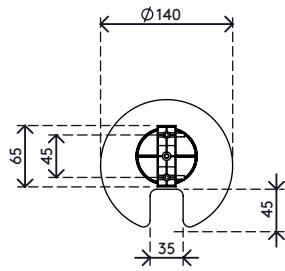

34.202

Addit cable worm 82 cm 202

The cable worm is an attractive solution that neatly guides and bundles cables between a desk and floor. It's suitable for desks with a fixed height (74 - 76 cm) and desks with the ideal height adjustment range (62 - 82 cm). It has a weighted floor plate for added stability and to ensure it stays straight.

- Length: 820 mm (32,3")
- Under desk cable manager
- Suitable for height adjustable desks up to 820 mm (32,3")
- Easy to adjust the cable worm by adding/removing elements
- For ceiling mounting or other applications, the hole (∅ 3.5 mm) in the middle of each element can be threaded with e.g. steel wire and function as strain relief
- Weighted floor plate for stability
- Suitable for 28 cables of 7 mm (0,3") thickness

addit

Addit cable worm 82 cm 202

2020/10/06

34.202

 335 x 320 x 83 mm

 1 pcs

 silver

 0,845 kg