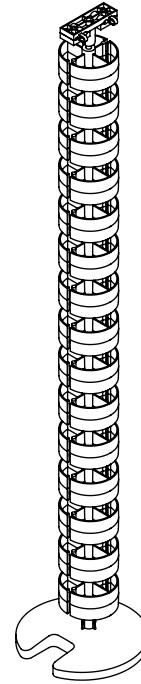

34.202

Addit cable worm 82 cm 202

The cable worm is an attractive solution that neatly guides and bundles cables between a desk and floor. It's suitable for desks with a fixed height (74 - 76 cm) and desks with the ideal height adjustment range (62 - 82 cm). It has a weighted floor plate for added stability and to ensure it stays straight.

- Length: 820 mm (32,3")
- Under desk cable manager
- Suitable for height adjustable desks up to 820 mm (32,3")
- Easy to adjust the cable worm by adding/removing elements
- For ceiling mounting or other applications, the hole (∅ 3.5 mm) in the middle of each element can be threaded with e.g. steel wire and function as strain relief
- Weighted floor plate for stability
- Suitable for 28 cables of 7 mm (0,3") thickness

addit

Addit cable worm 82 cm 202

2020/10/06

34.202

 335 x 320 x 83 mm

 1 pcs

 silver

 0,845 kg