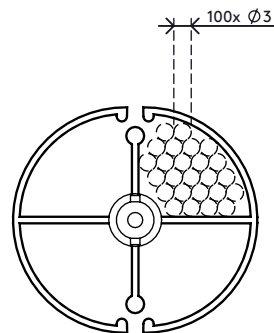

34.202

Addit cable worm 82 cm 202

The cable worm is an attractive solution that neatly guides and bundles cables between a desk and floor. It's suitable for desks with a fixed height (74 - 76 cm) and desks with the ideal height adjustment range (62 - 82 cm). It has a weighted floor plate for added stability and to ensure it stays straight.

- Length: 820 mm (32,3")
- Under desk cable manager
- Suitable for height adjustable desks up to 820 mm (32,3")
- Easy to adjust the cable worm by adding/removing elements
- For ceiling mounting or other applications, the hole (∅ 3.5 mm) in the middle of each element can be threaded with e.g. steel wire and function as strain relief
- Weighted floor plate for stability
- Suitable for 28 cables of 7 mm (0,3") thickness

addit

Addit cable worm 82 cm 202

2020/10/06

34.202

 335 x 320 x 83 mm

 1 pcs

 silver

 0,845 kg