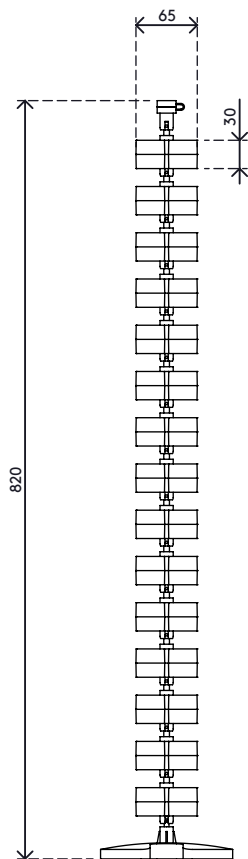

34.202

Addit cable worm 82 cm 202

The cable worm is an attractive solution that neatly guides and bundles cables between a desk and floor. It's suitable for desks with a fixed height (74 - 76 cm) and desks with the ideal height adjustment range (62 - 82 cm). It has a weighted floor plate for added stability and to ensure it stays straight.

- Length: 820 mm (32,3")
- Under desk cable manager
- Suitable for height adjustable desks up to 820 mm (32,3")
- Easy to adjust the cable worm by adding/removing elements
- For ceiling mounting or other applications, the hole (∅ 3.5 mm) in the middle of each element can be threaded with e.g. steel wire and function as strain relief
- Weighted floor plate for stability
- Suitable for 28 cables of 7 mm (0,3") thickness

addit

Addit cable worm 82 cm 202

2020/10/06

34.202

 335 x 320 x 83 mm

 1 pcs

 silver

 0,845 kg