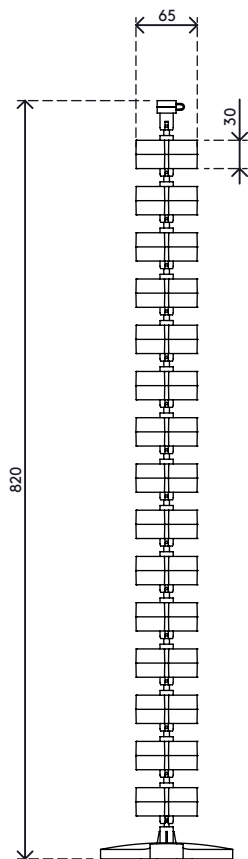

34.203

Addit cable worm 82 cm 203

The cable worm is an attractive solution that neatly guides and bundles cables between a desk and floor. It's suitable for desks with a fixed height (74 - 76 cm) and desks with the ideal height adjustment range (62 - 82 cm). It has a weighted floor plate for added stability and to ensure it stays straight.

- Length: 820 mm (32,3")
- Under desk cable manager
- Suitable for height adjustable desks up to 820 mm (32,3")
- Easy to adjust the cable worm by adding/removing elements
- For ceiling mounting or other applications, the hole (∅ 3.5 mm) in the middle of each element can be threaded with e.g. steel wire and function as strain relief
- Weighted floor plate for stability
- Suitable for 28 cables of 7 mm (0,3") thickness

addit

Addit cable worm 82 cm 203

2020/10/06

34.203

 335 x 320 x 83 mm

 1 pcs

 black

 0,845 kg