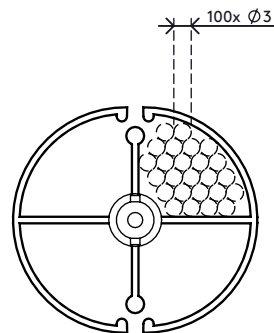

34.203

Addit cable worm 82 cm 203

The cable worm is an attractive solution that neatly guides and bundles cables between a desk and floor. It's suitable for desks with a fixed height (74 - 76 cm) and desks with the ideal height adjustment range (62 - 82 cm). It has a weighted floor plate for added stability and to ensure it stays straight.

- Length: 820 mm (32,3")
- Under desk cable manager
- Suitable for height adjustable desks up to 820 mm (32,3")
- Easy to adjust the cable worm by adding/removing elements
- For ceiling mounting or other applications, the hole (∅ 3.5 mm) in the middle of each element can be threaded with e.g. steel wire and function as strain relief
- Weighted floor plate for stability
- Suitable for 28 cables of 7 mm (0,3") thickness

addit

Addit cable worm 82 cm 203

2020/10/06

34.203

 335 x 320 x 83 mm

 1 pcs

 black

 0,845 kg