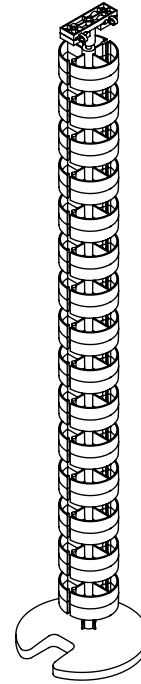

34.203

Addit cable worm 82 cm 203

The cable worm is an attractive solution that neatly guides and bundles cables between a desk and floor. It's suitable for desks with a fixed height (74 - 76 cm) and desks with the ideal height adjustment range (62 - 82 cm). It has a weighted floor plate for added stability and to ensure it stays straight.

- Length: 820 mm (32,3")
- Under desk cable manager
- Suitable for height adjustable desks up to 820 mm (32,3")
- Easy to adjust the cable worm by adding/removing elements
- For ceiling mounting or other applications, the hole (∅ 3.5 mm) in the middle of each element can be threaded with e.g. steel wire and function as strain relief
- Weighted floor plate for stability
- Suitable for 28 cables of 7 mm (0,3") thickness

addit

Addit cable worm 82 cm 203

2020/10/06

34.203

 335 x 320 x 83 mm

 1 pcs

 black

 0,845 kg