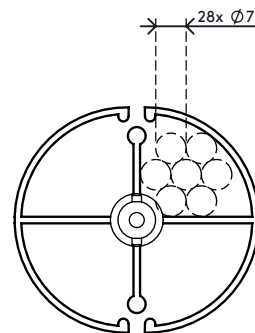

34.203

Addit cable worm 82 cm 203

The cable worm is an attractive solution that neatly guides and bundles cables between a desk and floor. It's suitable for desks with a fixed height (74 - 76 cm) and desks with the ideal height adjustment range (62 - 82 cm). It has a weighted floor plate for added stability and to ensure it stays straight.

- Length: 820 mm (32,3")
- Under desk cable manager
- Suitable for height adjustable desks up to 820 mm (32,3")
- Easy to adjust the cable worm by adding/removing elements
- For ceiling mounting or other applications, the hole (∅ 3.5 mm) in the middle of each element can be threaded with e.g. steel wire and function as strain relief
- Weighted floor plate for stability
- Suitable for 28 cables of 7 mm (0,3") thickness

addit

Addit cable worm 82 cm 203

2020/10/06

34.203

 335 x 320 x 83 mm

 1 pcs

 black

 0,845 kg