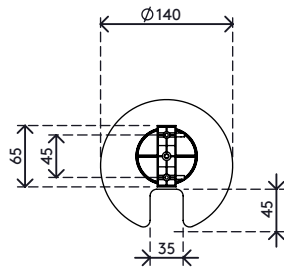

34.203

Addit cable worm 82 cm 203

The cable worm is an attractive solution that neatly guides and bundles cables between a desk and floor. It's suitable for desks with a fixed height (74 - 76 cm) and desks with the ideal height adjustment range (62 - 82 cm). It has a weighted floor plate for added stability and to ensure it stays straight.

- Length: 820 mm (32,3")
- Under desk cable manager
- Suitable for height adjustable desks up to 820 mm (32,3")
- Easy to adjust the cable worm by adding/removing elements
- For ceiling mounting or other applications, the hole (∅ 3.5 mm) in the middle of each element can be threaded with e.g. steel wire and function as strain relief
- Weighted floor plate for stability
- Suitable for 28 cables of 7 mm (0,3") thickness

addit

Addit cable worm 82 cm 203

2020/10/06

34.203

 335 x 320 x 83 mm

 1 pcs

 black

 0,845 kg