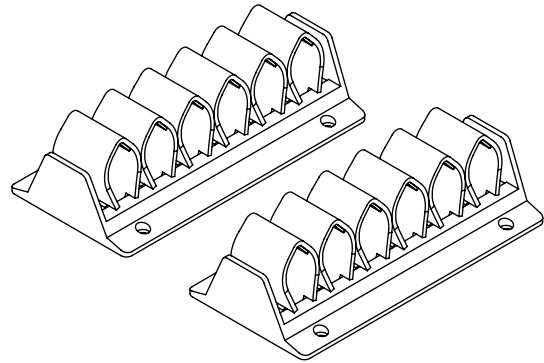

addit

Addit cable wave 300

2020/10/06

34.300

180 x 120 x 80 mm

1 pcs

white

0,21 kg

805410343002