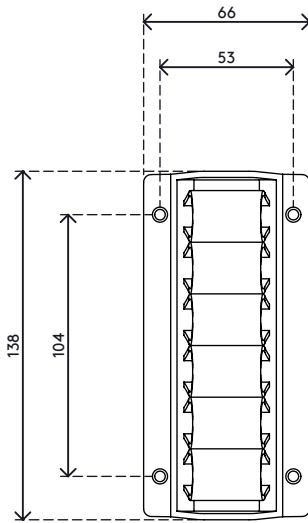

34.300

Addit cable wave 300

Cable waves are mounted underneath a desktop with 4 parker screws (not included) and have room for several cables. Cables are simply pushed between the clamping elements which hold the cables neatly in place. Suitable for practically every type of cable.

- Manages cable clutter underneath the desk
- Space for several cables
- Packed as a 2 piece set

- Easy to use
- Suitable for all cable diameters of IT hardware
- Suitable for 10 cables of 7 mm (0,3") thickness

addit

Addit cable wave 300

2020/10/06

34.300

 180 x 120 x 80 mm

 1 pcs

 white

 0,21 kg