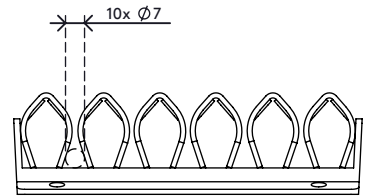

34.300

Addit cable wave 300

Cable waves are mounted underneath a desktop with 4 parker screws (not included) and have room for several cables. Cables are simply pushed between the clamping elements which hold the cables neatly in place. Suitable for practically every type of cable.

- Manages cable clutter underneath the desk
- Space for several cables
- Packed as a 2 piece set

- Easy to use
- Suitable for all cable diameters of IT hardware
- Suitable for 10 cables of 7 mm (0,3") thickness

addit

Addit cable wave 300

2020/10/06

34.300

 180 x 120 x 80 mm

 1 pcs

 white

 0,21 kg