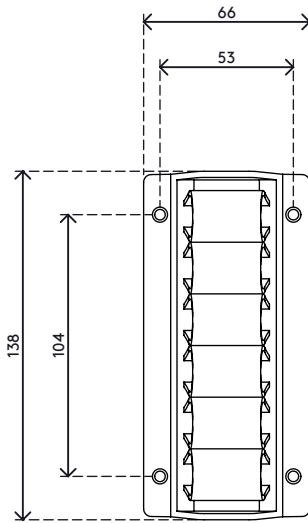

34.302

Addit cable wave 302

Cable waves are mounted underneath a desktop with 4 parker screws (not included) and have room for several cables. Cables are simply pushed between the clamping elements which hold the cables neatly in place. Suitable for practically every type of cable.

- Manages cable clutter underneath the desk
- Space for several cables
- Packed as a 2 piece set

- Easy to use
- Suitable for all cable diameters of IT hardware
- Suitable for 10 cables of 7 mm (0,3") thickness

addit

Addit cable wave 302

2020/10/06

34.302

 180 x 120 x 80 mm

 1 pcs

 silver

 0,21 kg