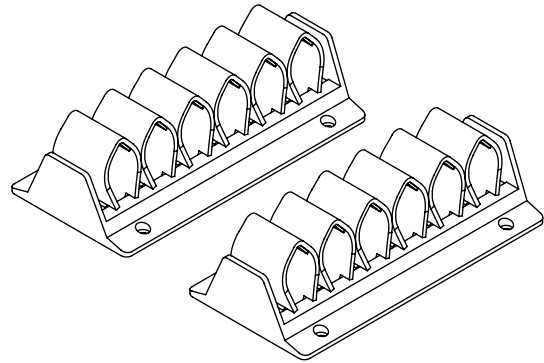

34.302

Addit cable wave 302

Cable waves are mounted underneath a desktop with 4 parker screws (not included) and have room for several cables. Cables are simply pushed between the clamping elements which hold the cables neatly in place. Suitable for practically every type of cable.

- Manages cable clutter underneath the desk
- Space for several cables
- Packed as a 2 piece set

- Easy to use
- Suitable for all cable diameters of IT hardware
- Suitable for 10 cables of 7 mm (0,3") thickness

addit

Addit cable wave 302

2020/10/06

34.302

 180 x 120 x 80 mm

 1 pcs

 silver

 0,21 kg