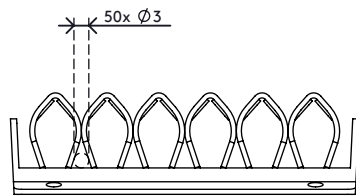

addit

Addit cable wave 302

2020/10/06

34.302

180 x 120 x 80 mm

1 pcs

silver

0,21 kg

805410343026