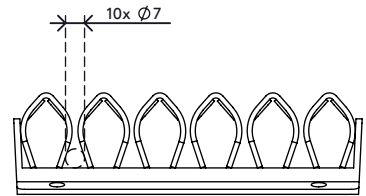

34.302

Addit cable wave 302

Cable waves are mounted underneath a desktop with 4 parker screws (not included) and have room for several cables. Cables are simply pushed between the clamping elements which hold the cables neatly in place. Suitable for practically every type of cable.

- Manages cable clutter underneath the desk
- Space for several cables
- Packed as a 2 piece set

- Easy to use
- Suitable for all cable diameters of IT hardware
- Suitable for 10 cables of 7 mm (0,3") thickness

addit

Addit cable wave 302

2020/10/06

34.302

 180 x 120 x 80 mm

 1 pcs

 silver

 0,21 kg