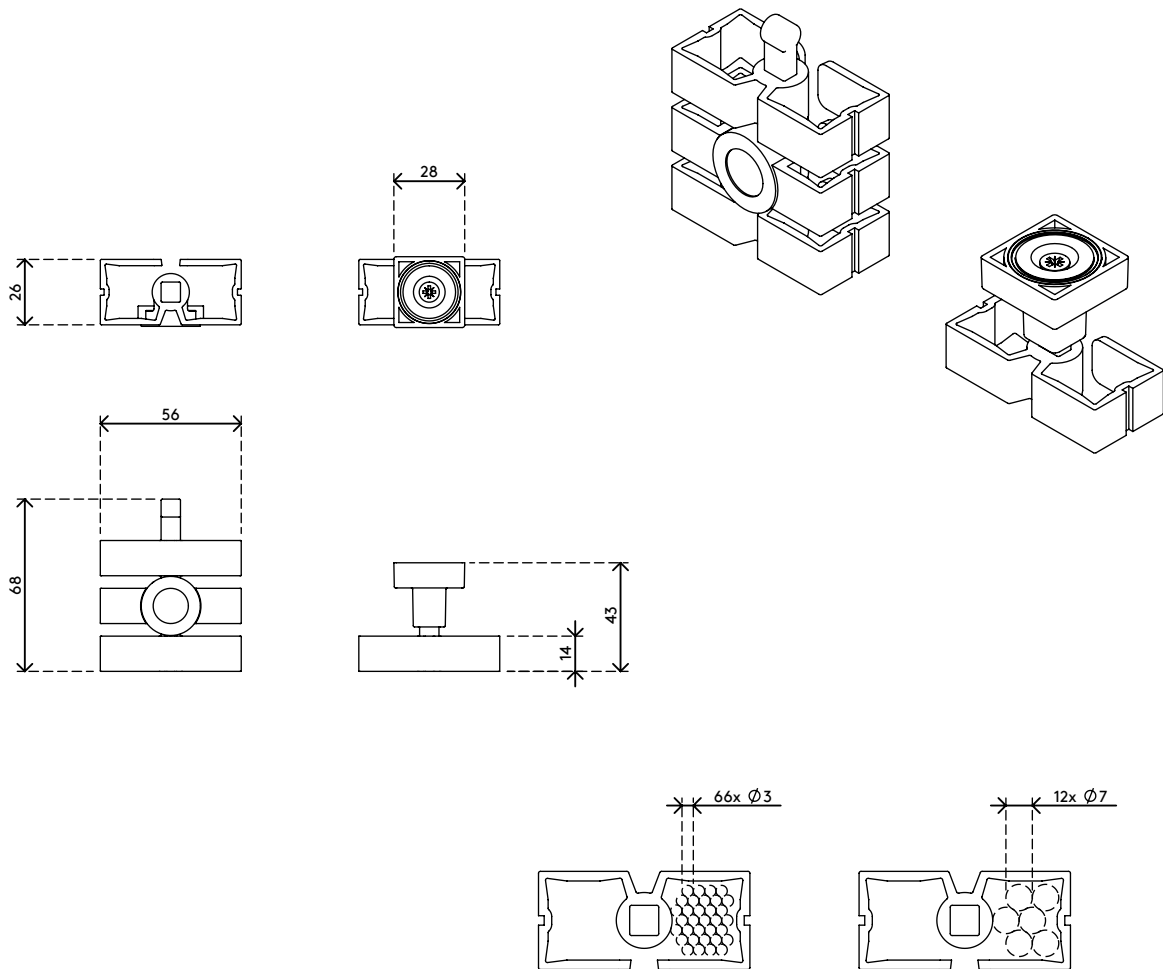

34.382

Addit cable worm sit-stand - magnetic mounting set 382

The magnetic mounting set installs the Addit cable worm sit-stand without wasting time with screws. It simply attaches magnetically to a metal support under the desktop. For desks with metal legs or traverses, the mounting set comes complete with a magnetic mid-element that can be added to the cable worm sit-stand to neatly guide it via a metal leg/traverse.

Attention: Addit cable worm sit-stand 372 not included

- Mounting set for Addit cable worm sit-stand
- Magnetic mounting via top and mid-elements
- Improves cable worm guidance
- For use on desks where screw installation isn't possible

Addit cable worm sit-stand - magnetic mounting set 382

2020/10/06

34.382

 182 x 125 x 30 mm

 1 pcs

 silver

 0,090 kg

 805410343828