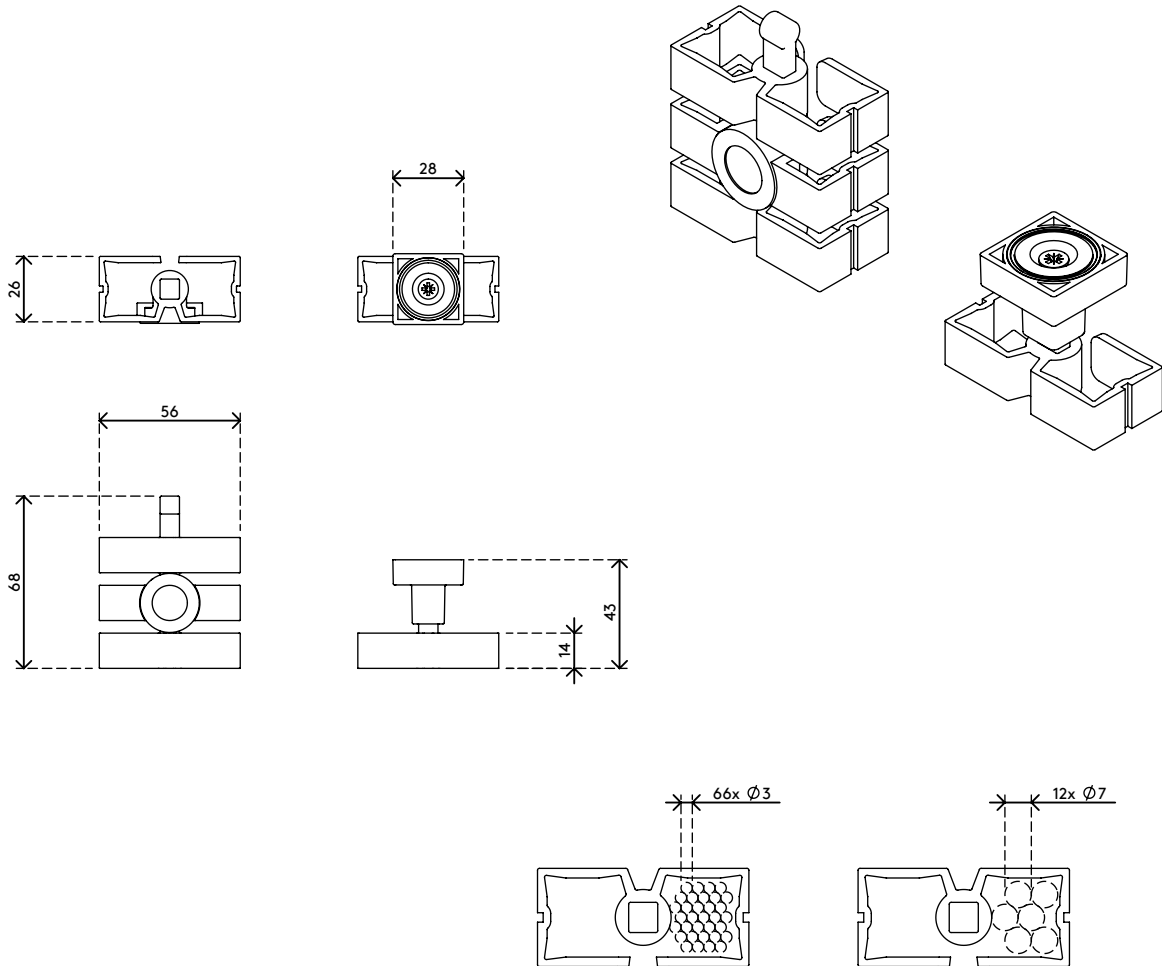

34.383

Addit cable worm sit-stand - magnetic mounting set 383

The magnetic mounting set installs the Addit cable worm sit-stand without wasting time with screws. It simply attaches magnetically to a metal support under the desktop. For desks with metal legs or traverses, the mounting set comes complete with a magnetic mid-element that can be added to the cable worm sit-stand to neatly guide it via a metal leg/traverse.

Attention: Addit cable worm sit-stand 373 not included

- Mounting set for Addit cable worm sit-stand
- Magnetic mounting via top and mid-elements
- Improves cable worm guidance
- For use on desks where screw installation isn't possible

Addit cable worm sit-stand - magnetic mounting set 383

2020/10/06

34.383

 182 x 125 x 30 mm

 1 pcs

 black

 0,090 kg

 805410343835