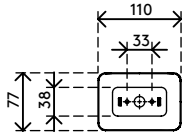

34.450

Addit cable guide 82 cm – desk 450

Suitable for desks up to 82 cm high, the Addit cable guide is the perfect way to tidy away desk cables. The weighted floor plate provides additional stability and ensures the guide stays straight. Made from 100% recycled PP.

Looking for a perfect match with your interior? We can customize the color and length to fit your exact needs.

- Tidies away below-desk cables
- Easy to adjust by adding/removing elements
- Suitable for desk height up to 820 mm
- 100% recycled PP (Polypropylene)
- Accommodates 18 x 7 mm cables
- Weighted floor plate

- Length: 825 mm
- Made in the Netherlands: Dutch design, Dutch quality
- Includes stickers and screws to attach cable guide to desk
- Eligible for Dataflex return program

Addit cable guide 82 cm – desk 450