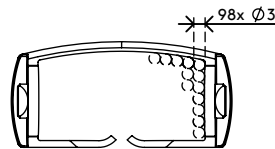

34.450

Addit cable guide 82 cm – desk 450

Suitable for desks up to 82 cm high, the Addit cable guide is the perfect way to tidy away desk cables. The weighted floor plate provides additional stability and ensures the guide stays straight. Made from 100% recycled PP.

Looking for a perfect match with your interior? We can customize the color and length to fit your exact needs.

- Tidies away below-desk cables
- Easy to adjust by adding/removing elements
- Suitable for desk height up to 820 mm
- 100% recycled PP (Polypropylene)
- Accommodates 18 x 7 mm cables
- Weighted floor plate

- Length: 825 mm
- Made in the Netherlands: Dutch design, Dutch quality
- Includes stickers and screws to attach cable guide to desk
- Eligible for Dataflex return program

Addit cable guide 82 cm – desk 450