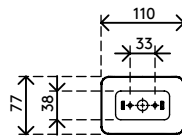

34.472

Addit cable guide sit-stand 130 cm – desk 472

We offer a stylish cable solution for your sit-stand desk. The Addit cable guide hides and guides cables for desks up to 130 cm. It comes with a weighted floor plate for extra stability and stickers/screws to hold everything in place. And being made from 100% recycled PP, it's not just smart and stylish, but additional sustainable.

Looking for a perfect match with your interior? We can customize the color and length to fit your exact needs.

- Bundles, tidies and guides below-desk cables
- Adjusts by simply adding/removing elements
- Designed for height-adjustable desks up to 1300 mm
- 100% recycled PP (Polypropylene)
- Houses 18 cables 7 mm thick
- Weighted floor plate for stability
- Length: 1340 mm
- Made in the Netherlands: Dutch design, Dutch quality
- Comes with stickers and screws to attach cable guide to desk
- Eligible for the Dataflex return program

Addit cable guide sit-stand 130 cm – desk 472

2020/11/25

34.472

 245 x 245 x 60 mm

 1 pcs

 grey

 0,80 kg

 805410344726