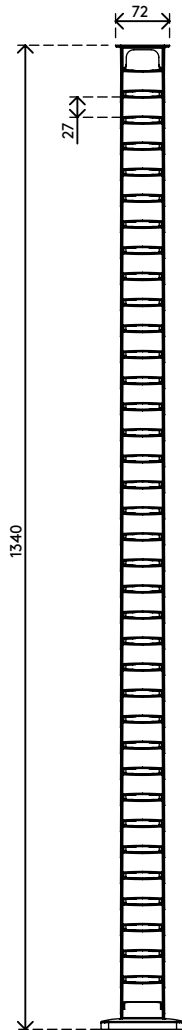

34.472

Addit cable guide sit-stand 130 cm – desk 472

We offer a stylish cable solution for your sit-stand desk. The Addit cable guide hides and guides cables for desks up to 130 cm. It comes with a weighted floor plate for extra stability and stickers/screws to hold everything in place. And being made from 100% recycled PP, it's not just smart and stylish, but additional sustainable.

Looking for a perfect match with your interior? We can customize the color and length to fit your exact needs.

- Bundles, tidies and guides below-desk cables
- Adjusts by simply adding/removing elements
- Designed for height-adjustable desks up to 1300 mm
- 100% recycled PP (Polypropylene)
- Houses 18 cables 7 mm thick
- Weighted floor plate for stability
- Length: 1340 mm
- Made in the Netherlands: Dutch design, Dutch quality
- Comes with stickers and screws to attach cable guide to desk
- Eligible for the Dataflex return program

Addit cable guide sit-stand 130 cm – desk 472

2020/11/25

34.472

 245 x 245 x 60 mm

 1 pcs

 grey

 0,80 kg

 805410344726