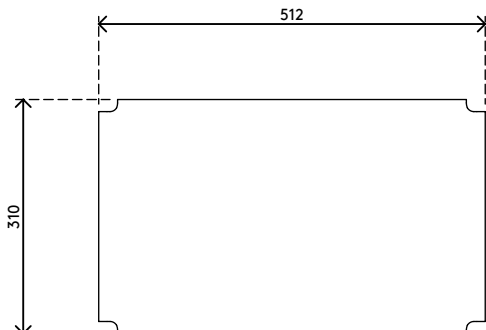

## Addit monitor riser 900

This multi-use monitor riser also has space for a phone or a set of desktop speakers. It has enough space underneath to store a keyboard and has a maximum weight capacity of 30 kg (66,1 lb).

- Suitable for monitors up to 30 kg (66,1 lb)
- Space-saving keyboard storage underneath the stand
- 6 mm (0,2") thick clear acrylic
- Saves desk space
- Fixed height
- Dimensions (w x d x h): 512 x 310 x 97 mm (20,1 x 12,2 x 3,8")
- Space for monitor and phone or speakers

30 kg

# 44.900

 550 x 315 x 110 mm

 1 pcs

 clear acrylic

 2,01 kg

 805410449001