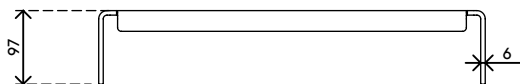

## Addit monitor riser 900

This multi-use monitor riser also has space for a phone or a set of desktop speakers. It has enough space underneath to store a keyboard and has a maximum weight capacity of 30 kg (66,1 lb).

- Suitable for monitors up to 30 kg (66,1 lb)
- Space-saving keyboard storage underneath the stand
- 6 mm (0,2") thick clear acrylic
- Saves desk space
- Fixed height
- Dimensions (w x d x h): 512 x 310 x 97 mm (20,1 x 12,2 x 3,8")
- Space for monitor and phone or speakers