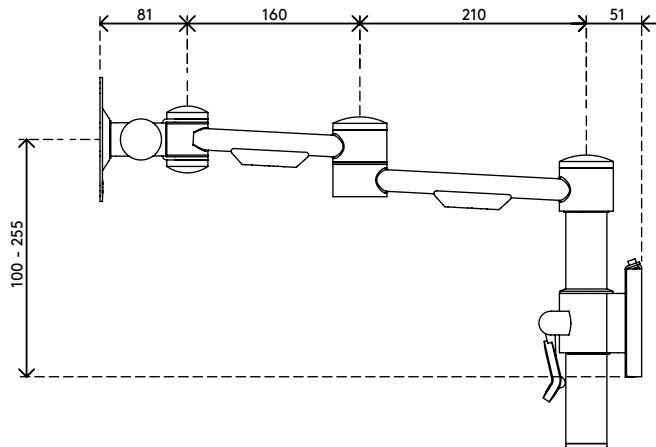

52.052

Viewmate monitor arm - wall 052

Besides having the solid construction Viewmate is known for, this wall mount offers tool-less depth and height adjustment. The clamp lever lets you adjust and set the height of a monitor, which is essential for aligning monitors of different size and weight.

- Static height adjustment range of 155 mm (6,1")
- Depth adjustment
- Fitted with cable covers to guide cables tidily
- Main components made of steel
- VESA MIS-D 75 x 75/100 x 100 mm compatible
- Monitor: tilt +90°/-90°, swivel +90°/-90°, rotate 360°
- Arm: swivel 360°
- Weight capacity max. 15 kg (33 lb) per monitor
- Comes with a tapered wall mount for easy installation
- Easy to adjust in height using a clamp lever
- Comes with all necessary fasteners

viewmate

155 mm (6,1")

+90°/-90°

+90°/-90°

360°

75 x 75/100 x 100

15 kg (33 lb)

Viewmate monitor arm - wall 052

2020/10/06

52.052

 350 x 300 x 125 mm

 1 pcs

 silver

 3,6 kg

 805410520526