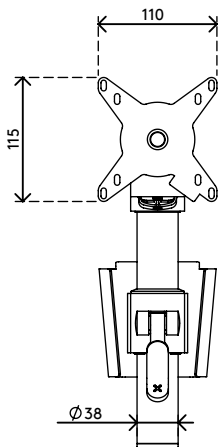

52.052

Viewmate monitor arm - wall 052

Besides having the solid construction Viewmate is known for, this wall mount offers tool-less depth and height adjustment. The clamp lever lets you adjust and set the height of a monitor, which is essential for aligning monitors of different size and weight.

- Static height adjustment range of 155 mm (6,1")
- Depth adjustment
- Fitted with cable covers to guide cables tidily
- Main components made of steel
- VESA MIS-D 75 x 75/100 x 100 mm compatible
- Monitor: tilt +90°/-90°, swivel +90°/-90°, rotate 360°
- Arm: swivel 360°
- Weight capacity max. 15 kg (33 lb) per monitor
- Comes with a tapered wall mount for easy installation
- Easy to adjust in height using a clamp lever
- Comes with all necessary fasteners

viewmate

155 mm (6,1")

+90°/-90°

+90°/-90°

360°

75 x 75/100 x 100

15 kg (33 lb)

Viewmate monitor arm - wall 052

2020/10/06

52.052

 350 x 300 x 125 mm

 1 pcs

 silver

 3,6 kg

 805410520526