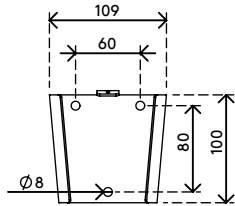

52.052

Viewmate monitor arm - wall 052

Besides having the solid construction Viewmate is known for, this wall mount offers tool-less depth and height adjustment. The clamp lever lets you adjust and set the height of a monitor, which is essential for aligning monitors of different size and weight.

- Static height adjustment range of 155 mm (6,1")
- Depth adjustment
- Fitted with cable covers to guide cables tidily
- Main components made of steel
- VESA MIS-D 75 x 75/100 x 100 mm compatible
- Monitor: tilt +90°/-90°, swivel +90°/-90°, rotate 360°
- Arm: swivel 360°
- Weight capacity max. 15 kg (33 lb) per monitor
- Comes with a tapered wall mount for easy installation
- Easy to adjust in height using a clamp lever
- Comes with all necessary fasteners

viewmate

155 mm (6,1")

+90°/-90°

+90°/-90°

360°

75 x 75/100 x 100

15 kg (33 lb)

Viewmate monitor arm - wall 052

2020/10/06

52.052

 350 x 300 x 125 mm

 1 pcs

 silver

 3,6 kg

 805410520526