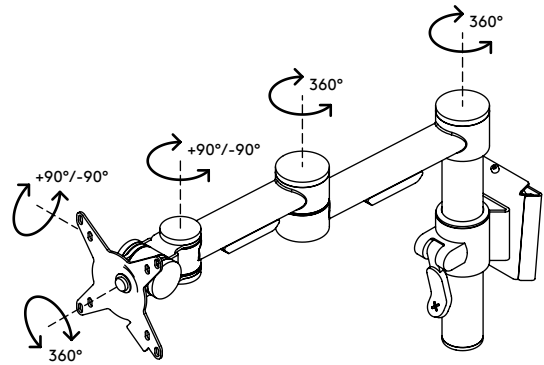

52.052

Viewmate monitor arm - wall 052

Besides having the solid construction Viewmate is known for, this wall mount offers tool-less depth and height adjustment. The clamp lever lets you adjust and set the height of a monitor, which is essential for aligning monitors of different size and weight.

- Static height adjustment range of 155 mm (6,1")
- Depth adjustment
- Fitted with cable covers to guide cables tidily
- Main components made of steel
- VESA MIS-D 75 x 75/100 x 100 mm compatible
- Monitor: tilt +90°/-90°, swivel +90°/-90°, rotate 360°
- Arm: swivel 360°
- Weight capacity max. 15 kg (33 lb) per monitor
- Comes with a tapered wall mount for easy installation
- Easy to adjust in height using a clamp lever
- Comes with all necessary fasteners

viewmate

155 mm (6,1")

+90°/-90°

+90°/-90°

360°

75 x 75/100 x 100

15 kg (33 lb)

Viewmate monitor arm - wall 052

2020/10/06

52.052

 350 x 300 x 125 mm

 1 pcs

 silver

 3,6 kg

 805410520526