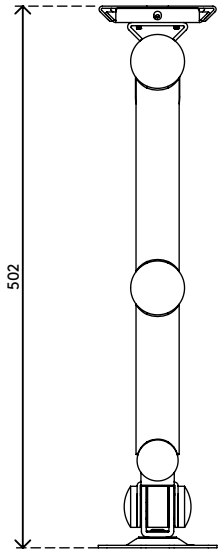

52.052

Viewmate monitor arm - wall 052

Besides having the solid construction Viewmate is known for, this wall mount offers tool-less depth and height adjustment. The clamp lever lets you adjust and set the height of a monitor, which is essential for aligning monitors of different size and weight.

- Static height adjustment range of 155 mm (6,1")
- Depth adjustment
- Fitted with cable covers to guide cables tidily
- Main components made of steel
- VESA MIS-D 75 x 75/100 x 100 mm compatible
- Monitor: tilt +90°/-90°, swivel +90°/-90°, rotate 360°
- Arm: swivel 360°
- Weight capacity max. 15 kg (33 lb) per monitor
- Comes with a tapered wall mount for easy installation
- Easy to adjust in height using a clamp lever
- Comes with all necessary fasteners

viewmate

155 mm (6,1")

+90°/-90°

+90°/-90°

360°

75 x 75/100 x 100

15 kg (33 lb)

Viewmate monitor arm - wall 052

2020/10/06

52.052

 350 x 300 x 125 mm

 1 pcs

 silver

 3,6 kg

 805410520526