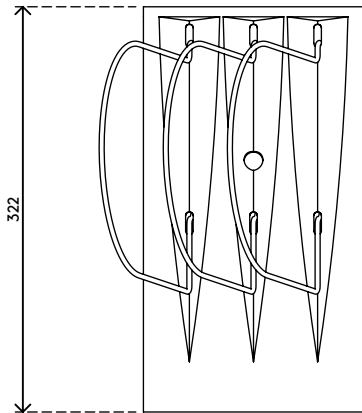

52.180

Viewmate binder tray - option 180

Holds up to three binders. The accessory simply hooks onto the toolbar, making it easy to install or remove.

- Holds up to three binders

- Dimensions (w x d x h): 175 x 322 x 48 mm (6,9 x 12,7 x 1,9") or 227 mm (8,9") including dividers

Viewmate binder tray - option 180

2020/10/06

52.180

 265 x 195 x 60 mm

 1 pcs

 white

 0,45 kg

 805410521806