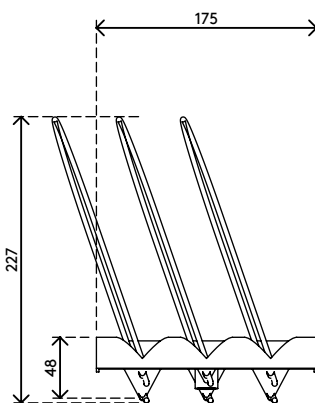

52.180

Viewmate binder tray - option 180

Holds up to three binders. The accessory simply hooks onto the toolbar, making it easy to install or remove.

- Holds up to three binders

- Dimensions (w x d x h): 175 x 322 x 48 mm (6,9 x 12,7 x 1,9") or 227 mm (8,9") including dividers

Viewmate binder tray - option 180

2020/10/06

52.180

 265 x 195 x 60 mm

 1 pcs

 white

 0,45 kg

 805410521806