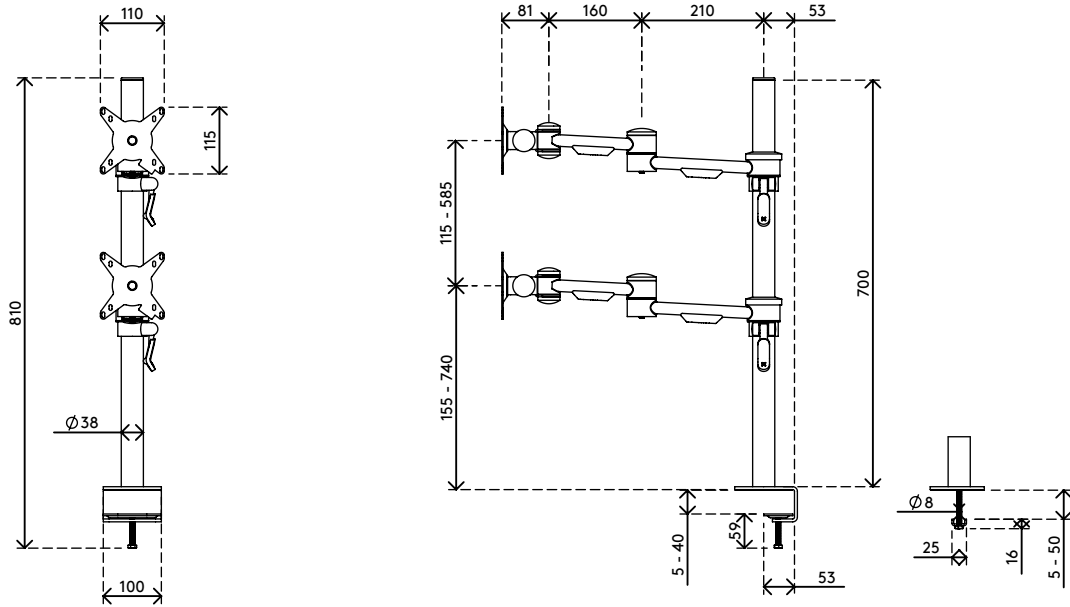

52.682

Viewmate monitor arm - desk 682

This monitor arm supports two monitors stacked on top of each other, which can be adjusted in height and depth independently. The clamp levers make height adjustment a breeze. An ergonomic design that is robust, cost-effective and easy to use.

- Static height adjustment
- Independent depth adjustment
- Fitted with cable covers and cable loop ties to guide cables tidily
- Main components made of steel
- VESA MIS-D 75 x 75/100 x 100 mm compatible
- Monitor: tilt +90°/-90°, swivel +90°/-90°, rotate 360°
- Arm: swivel 360°
- Weight capacity max. 15 kg (33 lb) per monitor
- Comes with a desk clamp mount and bolt-through desk mount
- Suitable for a desktop thickness of 5 up to 40 mm (0,2" - 1,6") (clamp) or 50 mm (2,0") (bolt through)
- Monitor size limit: height 480 mm (18,9")
- Easy to adjust in height using a clamp lever

viewmate ^x

+90°/-90°

+90°/-90°

360°

480 mm (18,9")

75 x 75/100 x 100

(2x) 15 kg (33 lb)

Viewmate monitor arm - desk 682

2020/10/06

52.682

 1050 x 170 x 106 mm

 1 pcs

 silver

 6,9 kg

 805410526825