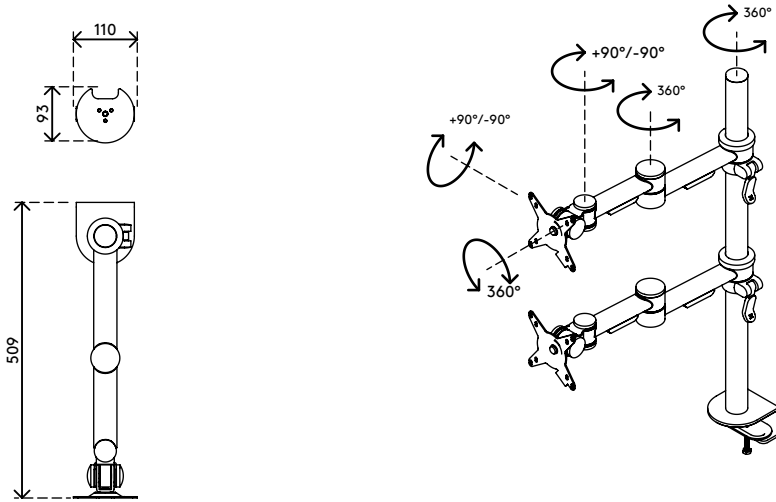

52.682

Viewmate monitor arm - desk 682

This monitor arm supports two monitors stacked on top of each other, which can be adjusted in height and depth independently. The clamp levers make height adjustment a breeze. An ergonomic design that is robust, cost-effective and easy to use.

- Static height adjustment
- Independent depth adjustment
- Fitted with cable covers and cable loop ties to guide cables tidily
- Main components made of steel
- VESA MIS-D 75 x 75/100 x 100 mm compatible
- Monitor: tilt +90°/-90°, swivel +90°/-90°, rotate 360°
- Arm: swivel 360°
- Weight capacity max. 15 kg (33 lb) per monitor
- Comes with a desk clamp mount and bolt-through desk mount
- Suitable for a desktop thickness of 5 up to 40 mm (0,2" - 1,6") (clamp) or 50 mm (2,0") (bolt through)
- Monitor size limit: height 480 mm (18,9")
- Easy to adjust in height using a clamp lever

viewmate ^x

+90°/-90°

+90°/-90°

360°

480 mm (18,9")

75 x 75/100 x 100

(2x) 15 kg (33 lb)

Viewmate monitor arm - desk 682

2020/10/06

52.682

 1050 x 170 x 106 mm

 1 pcs

 silver

 6,9 kg

 805410526825