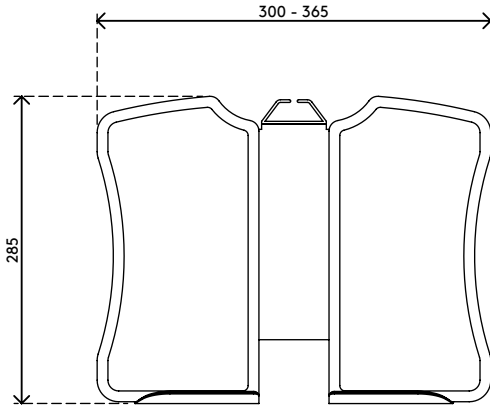

52.972

Viewmate laptop holder - option 972

The Viewmate laptop holder provides solid support to laptops of almost every shape, size or weight. It frees up valuable desk space and positions a laptop at eye level or aligns it with a secondary display.

- VESA MIS-D 100 x 100 mm compatible
- Weight capacity max. 12 kg (26,5 lb) per laptop
- A sturdy holder which supports virtually every laptop
- Width adjustable platform: 300 - 365 mm (11,8" - 14,4")
- Platform depth of 285 mm (11,2")
- Fitted with a cable management clip
- Fitted with a non-slip surface
- To be mounted on a monitor arm (not included)

viewmate ^x

100 x 100

Viewmate laptop holder - option 972

2020/10/06

52.972

 320 x 310 x 45 mm

 1 pcs

 silver