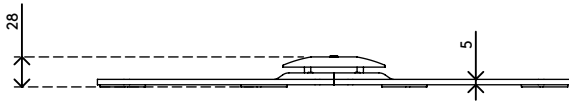

58.010

Viewlite desk plate - option 010

Specifically designed for the 'Viewlite monitor arm - desk 10', this solid steel free-standing desk base is the perfect solution to help create a truly flexible workspace.

- Desk plate for Viewlite monitor arm - desk 102
- Dimensions (w x d x h): 439 x 318 x 28 mm (17,3 x 12,5 x 1,1")
- Comes with all necessary fasteners
- Made of steel

viewlite

Viewlite desk plate - option 010

2020/10/06

58.010

 442 x 248 x 70 mm

 1 pcs

 white

 2,3 kg

 805410580100