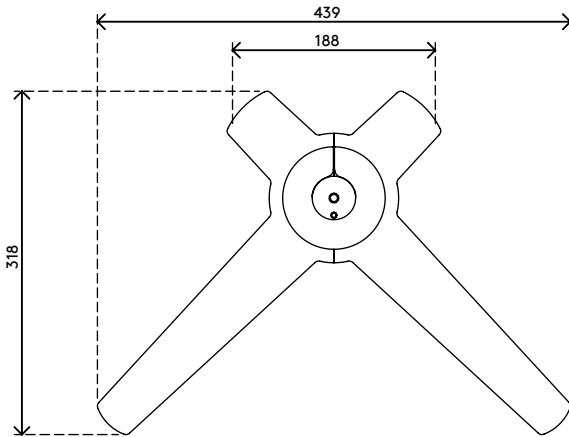

58.010

Viewlite desk plate - option 010

Specifically designed for the 'Viewlite monitor arm - desk 10', this solid steel free-standing desk base is the perfect solution to help create a truly flexible workspace.

- Desk plate for Viewlite monitor arm - desk 102
- Dimensions (w x d x h): 439 x 318 x 28 mm (17,3 x 12,5 x 1,1")
- Comes with all necessary fasteners
- Made of steel

viewlite

Viewlite desk plate - option 010

2020/10/06

58.010

 442 x 248 x 70 mm

 1 pcs

 white

 2,3 kg

 805410580100