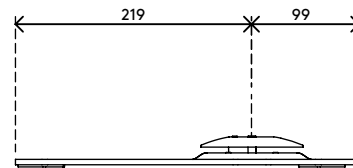

58.010

Viewlite desk plate - option 010

Specifically designed for the 'Viewlite monitor arm - desk 10', this solid steel free-standing desk base is the perfect solution to help create a truly flexible workspace.

- Desk plate for Viewlite monitor arm - desk 102
- Dimensions (w x d x h): 439 x 318 x 28 mm (17,3 x 12,5 x 1,1")
- Comes with all necessary fasteners
- Made of steel

viewlite

Viewlite desk plate - option 010

2020/10/06

58.010

 442 x 248 x 70 mm

 1 pcs

 white

 2,3 kg

 805410580100