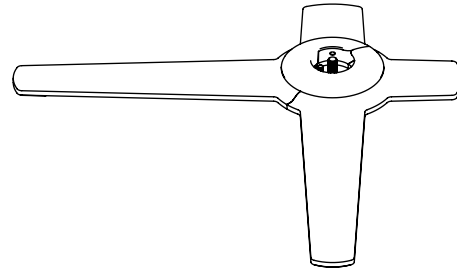

58.010

Viewlite desk plate - option 010

Specifically designed for the 'Viewlite monitor arm - desk 10', this solid steel free-standing desk base is the perfect solution to help create a truly flexible workspace.

- Desk plate for Viewlite monitor arm - desk 102
- Dimensions (w x d x h): 439 x 318 x 28 mm (17,3 x 12,5 x 1,1")
- Comes with all necessary fasteners
- Made of steel

viewlite

Viewlite desk plate - option 010

2020/10/06

58.010

 442 x 248 x 70 mm

 1 pcs

 white

 2,3 kg

 805410580100