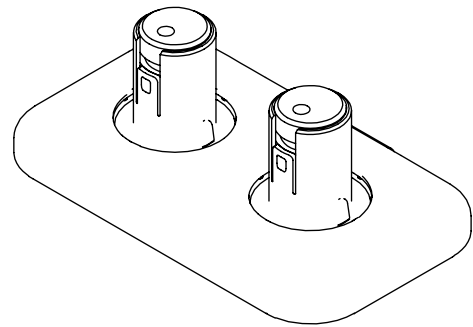

viewprime^x

Warranty

65.943

Viewprime desk clamp S- mount 943

This desk clamp is ideally for desks with cable management trays or channels underneath, sliding desktops and system furniture. This mounting option requires minimal space underneath the desk to mount the dual Viewprime plus monitor arm (65.213).

- Suitable for a desktop thickness of 18 up to 25 mm (0,7" -1,0")
- Uses maximal 25 mm of free space below the desk top
- Mounting option for dual Viewprime plus monitor arm 65.213

viewprime ^x

Viewprime desk clamp S- mount 943

2021/03/21

65.943

 243x 155 x 175 mm

 1 pcs

 black

 2,35 kg

 805410659431