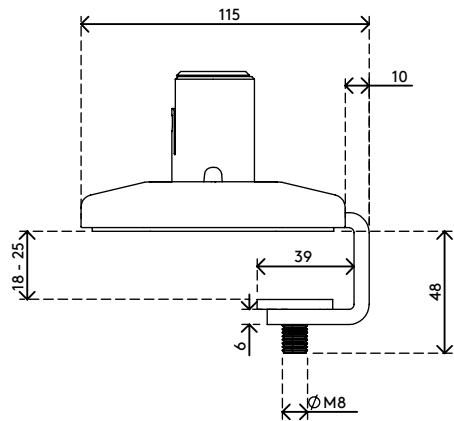

viewprime^x

Warranty

65.943

Viewprime desk clamp S- mount 943

This desk clamp is ideally for desks with cable management trays or channels underneath, sliding desktops and system furniture. This mounting option requires minimal space underneath the desk to mount the dual Viewprime plus monitor arm (65.213).

- Suitable for a desktop thickness of 18 up to 25 mm (0,7" -1,0")
- Uses maximal 25 mm of free space below the desk top
- Mounting option for dual Viewprime plus monitor arm 65.213

viewprime ^x

Viewprime desk clamp S- mount 943

2021/03/21

65.943

 243x 155 x 175 mm

 1 pcs

 black

 2,35 kg

 805410659431