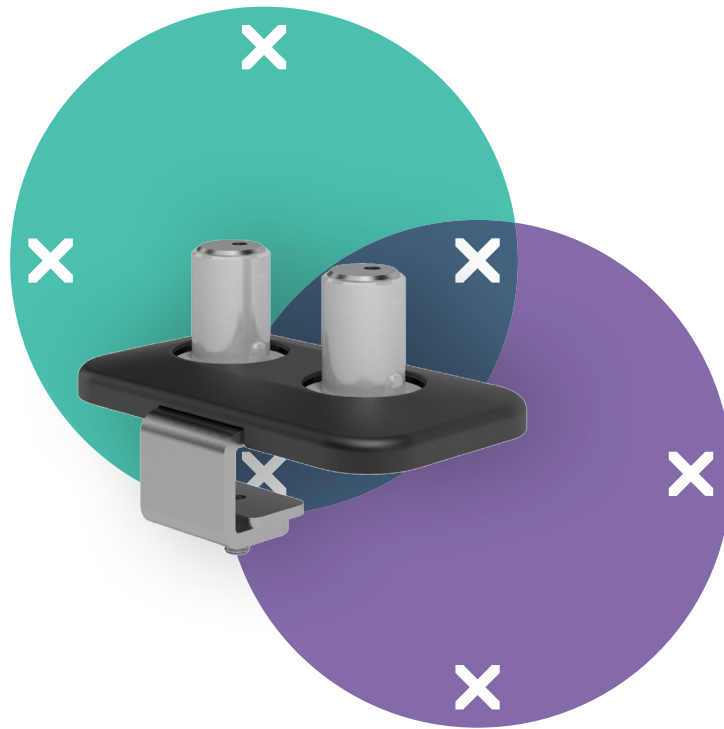

viewprime^x

Warranty

65.943

Viewprime desk clamp S- mount 943

This desk clamp is ideally for desks with cable management trays or channels underneath, sliding desktops and system furniture. This mounting option requires minimal space underneath the desk to mount the dual Viewprime plus monitor arm (65.213).

- Suitable for a desktop thickness of 18 up to 25 mm (0,7" -1,0")
- Uses maximal 25 mm of free space below the desk top
- Mounting option for dual Viewprime plus monitor arm 65.213

viewprime ^x

Viewprime desk clamp S- mount 943

2021/03/21

65.943

 243x 155 x 175 mm

 1 pcs

 black

 2,35 kg

 805410659431