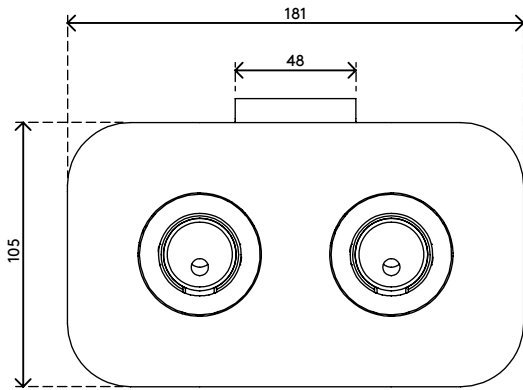

viewprime^x

Warranty

65.943

Viewprime desk clamp S- mount 943

This desk clamp is ideally for desks with cable management trays or channels underneath, sliding desktops and system furniture. This mounting option requires minimal space underneath the desk to mount the dual Viewprime plus monitor arm (65.213).

- Suitable for a desktop thickness of 18 up to 25 mm (0,7" -1,0")
- Uses maximal 25 mm of free space below the desk top
- Mounting option for dual Viewprime plus monitor arm 65.213

viewprime ^x

Viewprime desk clamp S- mount 943

2021/03/21

65.943

 243x 155 x 175 mm

 1 pcs

 black

 2,35 kg

 805410659431