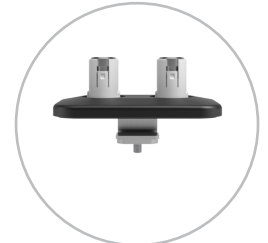

viewprime^x

Warranty

65.943

Viewprime desk clamp S- mount 943

This desk clamp is ideally for desks with cable management trays or channels underneath, sliding desktops and system furniture. This mounting option requires minimal space underneath the desk to mount the dual Viewprime plus monitor arm (65.213).

- Suitable for a desktop thickness of 18 up to 25 mm (0,7" -1,0")
- Uses maximal 25 mm of free space below the desk top
- Mounting option for dual Viewprime plus monitor arm 65.213

viewprime ^x

Viewprime desk clamp S- mount 943

2021/03/21

65.943

 243x 155 x 175 mm

 1 pcs

 black

 2,35 kg

 805410659431