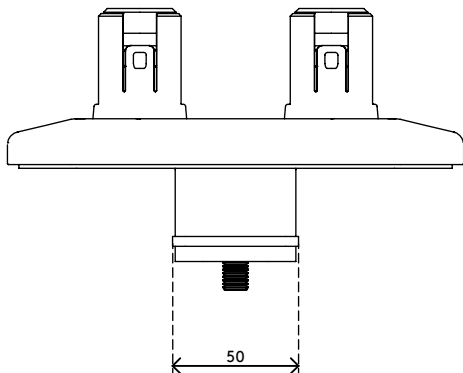

viewprime^x

Warranty

65.943

Viewprime desk clamp S- mount 943

This desk clamp is ideally for desks with cable management trays or channels underneath, sliding desktops and system furniture. This mounting option requires minimal space underneath the desk to mount the dual Viewprime plus monitor arm (65.213).

- Suitable for a desktop thickness of 18 up to 25 mm (0,7" -1,0")
- Uses maximal 25 mm of free space below the desk top
- Mounting option for dual Viewprime plus monitor arm 65.213

viewprime ^x

Viewprime desk clamp S- mount 943

2021/03/21

65.943

 243x 155 x 175 mm

 1 pcs

 black

 2,35 kg

 805410659431