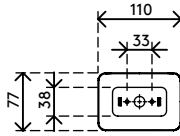

# Addit cable guide 82 cm – desk 452

Suitable for desks up to 82 cm high, the Addit cable guide is the perfect way to tidy away desk cables. The weighted floor plate provides additional stability and ensures the guide stays straight. Made from 100% recycled PP.

Looking for a perfect match with your interior? We can customize the color and length to fit your exact needs.

- Tidies away below-desk cables
- Easy to adjust by adding/removing elements
- Suitable for desk height up to 820 mm
- 100% recycled PP (Polypropylene)
- Accommodates 18 x 7 mm cables
- Weighted floor plate

- Length: 825 mm
- Made in the Netherlands: Dutch design, Dutch quality
- Includes stickers and screws to attach cable guide to desk
- Eligible for Dataflex return program

**Addit cable guide 82 cm – desk 452**