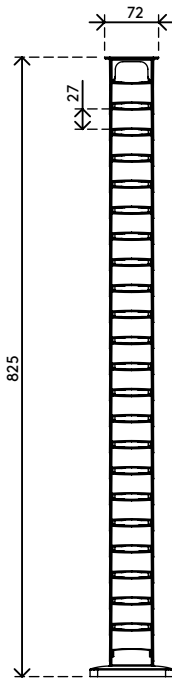

# Addit cable guide 82 cm – desk 452

Suitable for desks up to 82 cm high, the Addit cable guide is the perfect way to tidy away desk cables. The weighted floor plate provides additional stability and ensures the guide stays straight. Made from 100% recycled PP.

Looking for a perfect match with your interior? We can customize the color and length to fit your exact needs.

- Tidies away below-desk cables
- Easy to adjust by adding/removing elements
- Suitable for desk height up to 820 mm
- 100% recycled PP (Polypropylene)
- Accommodates 18 x 7 mm cables
- Weighted floor plate

- Length: 825 mm
- Made in the Netherlands: Dutch design, Dutch quality
- Includes stickers and screws to attach cable guide to desk
- Eligible for Dataflex return program

**Addit cable guide 82 cm – desk 452**