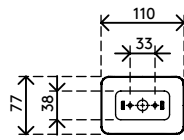

34.473

Addit cable guide sit-stand 130 cm – desk 473

We offer a stylish cable solution for your sit-stand desk. The Addit cable guide hides and guides cables for desks up to 130 cm. It comes with a weighted floor plate for extra stability and stickers/screws to hold everything in place. And being made from 100% recycled PP, it's not just smart and stylish, but additional sustainable.

Looking for a perfect match with your interior? We can customize the color and length to fit your exact needs.

- Bundles, tidies and guides below-desk cables
- Adjusts by simply adding/removing elements
- Designed for height-adjustable desks up to 1300 mm
- 100% recycled PP (Polypropylene)
- Houses 18 cables 7 mm thick
- Weighted floor plate for stability
- Length: 1340 mm
- Made in the Netherlands: Dutch design, Dutch quality
- Comes with stickers and screws to attach cable guide to desk
- Eligible for the Dataflex return program

Addit cable guide sit-stand 130 cm – desk 473

2020/11/25

34.473

 245 x 245 x 60 mm

 1 pcs

 black

 0,80 kg

 805410344733