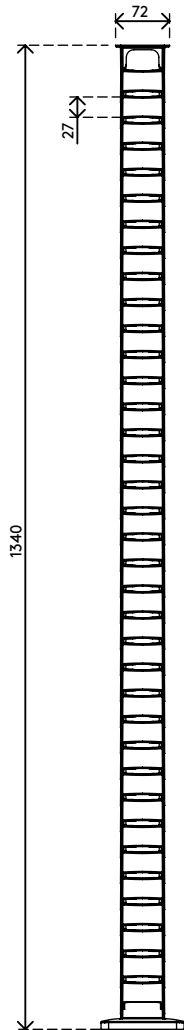

34.473

Addit cable guide sit-stand 130 cm – desk 473

We offer a stylish cable solution for your sit-stand desk. The Addit cable guide hides and guides cables for desks up to 130 cm. It comes with a weighted floor plate for extra stability and stickers/screws to hold everything in place. And being made from 100% recycled PP, it's not just smart and stylish, but additional sustainable.

Looking for a perfect match with your interior? We can customize the color and length to fit your exact needs.

- Bundles, tidies and guides below-desk cables
- Adjusts by simply adding/removing elements
- Designed for height-adjustable desks up to 1300 mm
- 100% recycled PP (Polypropylene)
- Houses 18 cables 7 mm thick
- Weighted floor plate for stability
- Length: 1340 mm
- Made in the Netherlands: Dutch design, Dutch quality
- Comes with stickers and screws to attach cable guide to desk
- Eligible for the Dataflex return program

Addit cable guide sit-stand 130 cm – desk 473

2020/11/25

34.473

 245 x 245 x 60 mm

 1 pcs

 black

 0,80 kg

 805410344733