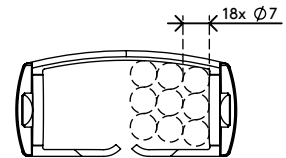

34.473

Addit cable guide sit-stand 130 cm – desk 473

We offer a stylish cable solution for your sit-stand desk. The Addit cable guide hides and guides cables for desks up to 130 cm. It comes with a weighted floor plate for extra stability and stickers/screws to hold everything in place. And being made from 100% recycled PP, it's not just smart and stylish, but additional sustainable.

Looking for a perfect match with your interior? We can customize the color and length to fit your exact needs.

- Bundles, tidies and guides below-desk cables
- Adjusts by simply adding/removing elements
- Designed for height-adjustable desks up to 1300 mm
- 100% recycled PP (Polypropylene)
- Houses 18 cables 7 mm thick
- Weighted floor plate for stability
- Length: 1340 mm
- Made in the Netherlands: Dutch design, Dutch quality
- Comes with stickers and screws to attach cable guide to desk
- Eligible for the Dataflex return program