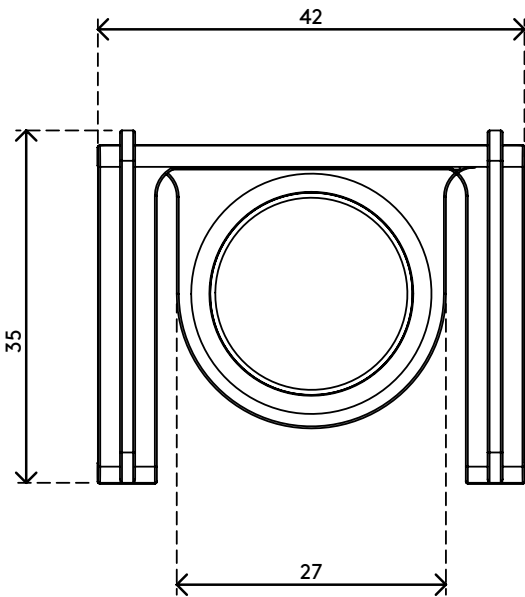

addit

Addit cable guide – magnet mount 489

2023/03/17

34.489

182 x 125 x 30 mm

1 pcs

green (RAL1606010)

0,04 kg