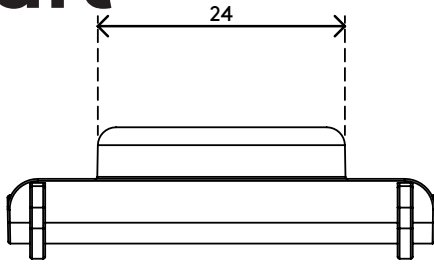

addit

Addit cable guide – magnet mount 489

2023/03/17

34.489

182 x 125 x 30 mm

1 pcs

green (RAL1606010)

0,04 kg