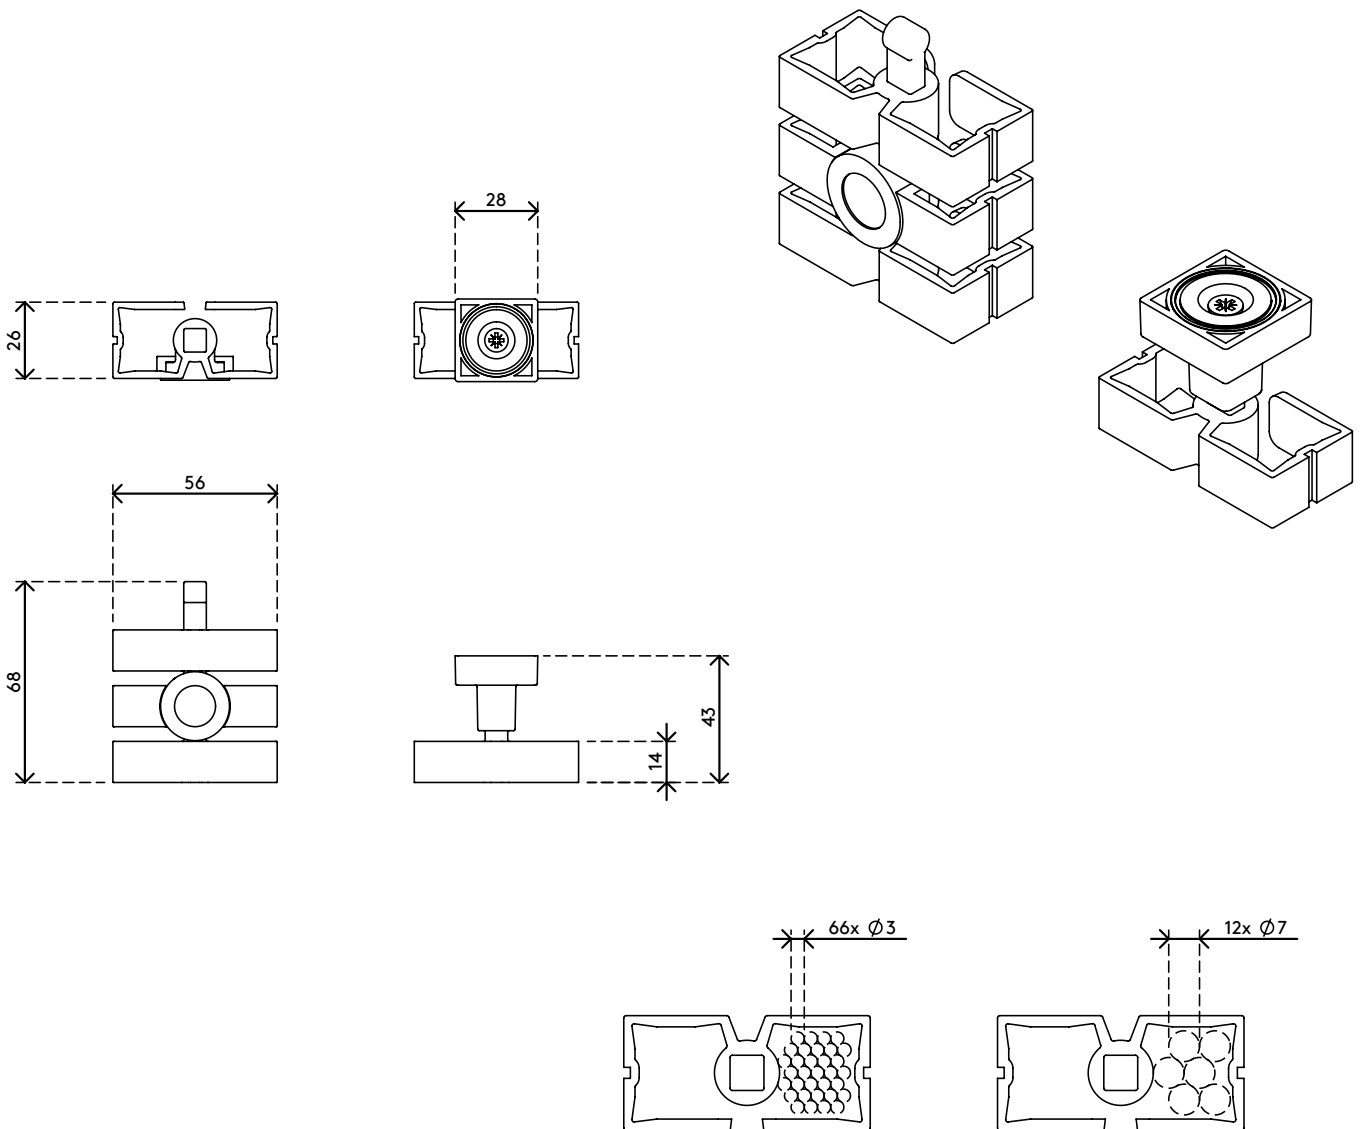

34.380

Addit cable worm sit-stand - magnetic mounting set 380

The magnetic mounting set installs the Addit cable worm sit-stand without wasting time with screws. It simply attaches magnetically to a metal support under the desktop. For desks with metal legs or traverses, the mounting set comes complete with a magnetic mid-element that can be added to the cable worm sit-stand to neatly guide it via a metal leg/traverse.

Attention: Addit cable worm sit-stand 370 not included

- Mounting set for Addit cable worm sit-stand
- Magnetic mounting via top and mid-elements
- Improves cable worm guidance
- For use on desks where screw installation isn't possible

Addit cable worm sit-stand - magnetic mounting set 380

2018/12/11

34.380

 182 x 125 x 30 mm

 1 pcs

 white

 0,090 kg

 805410343804