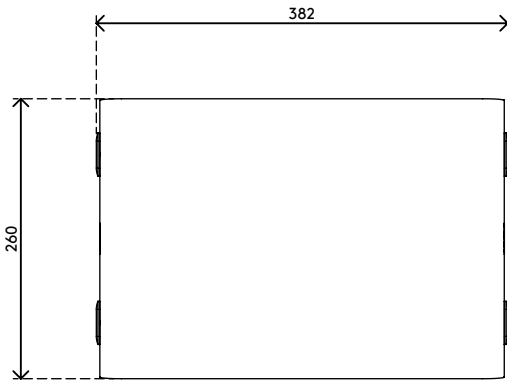

# Addit Bento® monitor riser 110

The beauty of a design that is simple yet effective: this Addit Bento® monitor riser helps to improve your body posture by raising your monitor to eye-level. Its rubber feet ensure your monitor is perfectly stable and your desk remains scratch-free. Designed by Robert Bronwasser.

- Suitable for monitors up to 20 kg
- Made of sturdy steel with a durable matt powder coating
- Works great with the Addit Bento® ergonomic toolbox
- Fixed height
- Dimensions (w x d x h): 382 x 260 x 110 mm

# 45.110

 404 x 284 x 112 mm

 1 pcs

 white

 3,3 kg

 805410451103