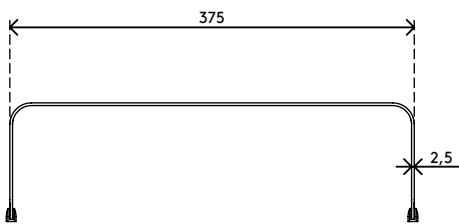

# Addit Bento® monitor riser 110

The beauty of a design that is simple yet effective: this Addit Bento® monitor riser helps to improve your body posture by raising your monitor to eye-level. Its rubber feet ensure your monitor is perfectly stable and your desk remains scratch-free. Designed by Robert Bronwasser.

- Suitable for monitors up to 20 kg
- Made of sturdy steel with a durable matt powder coating
- Works great with the Addit Bento® ergonomic toolbox
- Fixed height
- Dimensions (w x d x h): 382 x 260 x 110 mm

# 45.110

 404 x 284 x 112 mm

 1 pcs

 white

 3,3 kg

 805410451103