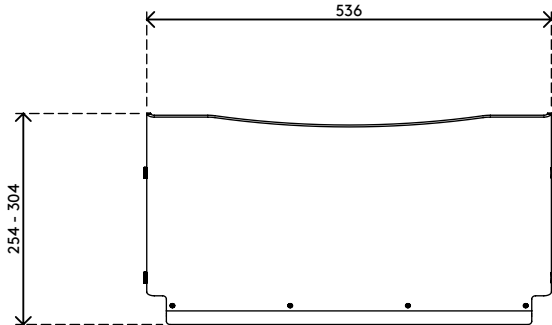

49.440

Addit ErgoDoc® document holder - adjustable 440

Designed to help prevent eye fatigue and neck strain. Place the ergonomic ErgoDoc® document holder between your keyboard and computer display so that these, together with your documents form a straight line and are at a comfortable viewing angle. The ErgoDoc® also makes it easy to write on your documents.

- Ergonomically sound solution recommended by IGR
- Suitable for documents/books/folders/dossiers etc. up to A3 size
- Align your keyboard, documents and monitor in a straight line
- Helps to prevent eye fatigue and neck strain
- Increases your reading comfort
- Fitted with a flat edge for easy writing
- Dimensions (w x d x h): 536 x 304 x 130 - 215 mm
- Height adjustable from 130 - 215 mm in 6 steps
- 5 mm thick clear acrylic
- Max. weight capacity of 6 kg
- Slide your keyboard underneath the ErgoDoc® for more desk space

Addit ErgoDoc® document holder - adjustable 440

2017/03/20

49.440

 580 x 330 x 115 mm

 1 pcs

 clear acrylic

 2,100 kg

 805410494407