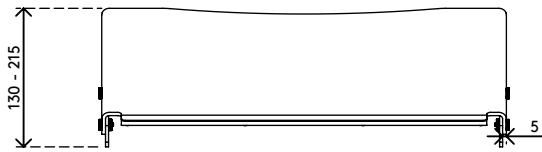

49.440

Addit ErgoDoc® document holder - adjustable 440

Designed to help prevent eye fatigue and neck strain. Place the ergonomic ErgoDoc® document holder between your keyboard and computer display so that these, together with your documents form a straight line and are at a comfortable viewing angle. The ErgoDoc® also makes it easy to write on your documents.

- Ergonomically sound solution recommended by IGR
- Suitable for documents/books/folders/dossiers etc. up to A3 size
- Align your keyboard, documents and monitor in a straight line
- Helps to prevent eye fatigue and neck strain
- Increases your reading comfort
- Fitted with a flat edge for easy writing
- Dimensions (w x d x h): 536 x 304 x 130 - 215 mm
- Height adjustable from 130 - 215 mm in 6 steps
- 5 mm thick clear acrylic
- Max. weight capacity of 6 kg
- Slide your keyboard underneath the ErgoDoc® for more desk space

Addit ErgoDoc® document holder - adjustable 440

2017/03/20

49.440

 580 x 330 x 115 mm

 1 pcs

 clear acrylic

 2,100 kg

 805410494407