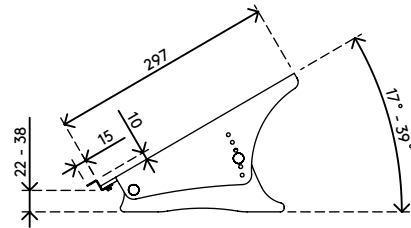

49.440

Addit ErgoDoc® document holder - adjustable 440

Designed to help prevent eye fatigue and neck strain. Place the ergonomic ErgoDoc® document holder between your keyboard and computer display so that these, together with your documents form a straight line and are at a comfortable viewing angle. The ErgoDoc® also makes it easy to write on your documents.

- Ergonomically sound solution recommended by IGR
- Suitable for documents/books/folders/dossiers etc. up to A3 size
- Align your keyboard, documents and monitor in a straight line
- Helps to prevent eye fatigue and neck strain
- Increases your reading comfort
- Fitted with a flat edge for easy writing
- Dimensions (w x d x h): 536 x 304 x 130 - 215 mm
- Height adjustable from 130 - 215 mm in 6 steps
- 5 mm thick clear acrylic
- Max. weight capacity of 6 kg
- Slide your keyboard underneath the ErgoDoc® for more desk space

Addit ErgoDoc® document holder - adjustable 440

2017/03/20

49.440

 580 x 330 x 115 mm

 1 pcs

 clear acrylic

 2,100 kg

 805410494407