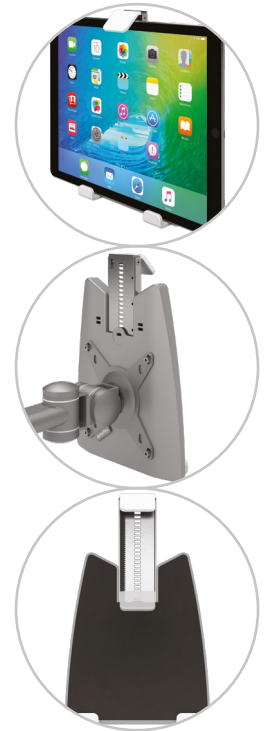

viewmate ^x

52.962

Viewmate universal tablet holder - option 962

Start using your tablet ergonomically and let it truly become part of a modern workstation. The Viewmate universal tablet holder suspends your tablet above your desk at just the right spot or aligns it with a secondary display.

- VESA MIS-D 100 x 100 mm compatible
- Spring-loaded mechanism clamps almost any tablet
- Tablet thickness max. 14 mm
- Grip range min. 150 - max. 260 mm
- Has grippers made of soft synthetic material

- Holds a tablet in place, regardless of it being rotated to landscape or portrait mode
- Tablet is easily inserted or removed
- To be mounted on a monitor arm (not included)

viewmate ^x

100 x 100

Viewmate universal tablet holder - option 962

2016/11/22

52.962

 213 x 182 x 50 mm

 1 pcs

 silver

 0,73 kg

 805410529628