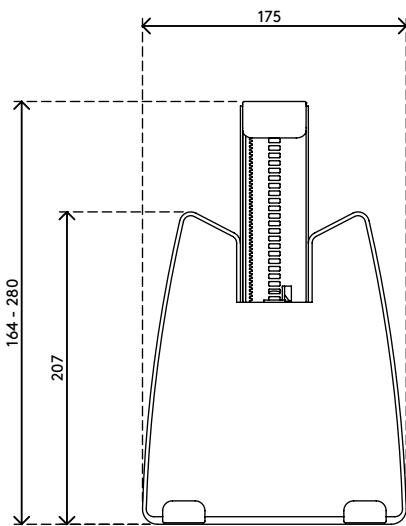

viewmate ^x

52.962

Viewmate universal tablet holder - option 962

Start using your tablet ergonomically and let it truly become part of a modern workstation. The Viewmate universal tablet holder suspends your tablet above your desk at just the right spot or aligns it with a secondary display.

- VESA MIS-D 100 x 100 mm compatible
- Spring-loaded mechanism clamps almost any tablet
- Tablet thickness max. 14 mm
- Grip range min. 150 - max. 260 mm
- Has grippers made of soft synthetic material

- Holds a tablet in place, regardless of it being rotated to landscape or portrait mode
- Tablet is easily inserted or removed
- To be mounted on a monitor arm (not included)

viewmate ^x

100 x 100

Viewmate universal tablet holder - option 962

2016/11/22

52.962

 213 x 182 x 50 mm

 1 pcs

 silver

 0,73 kg

 805410529628