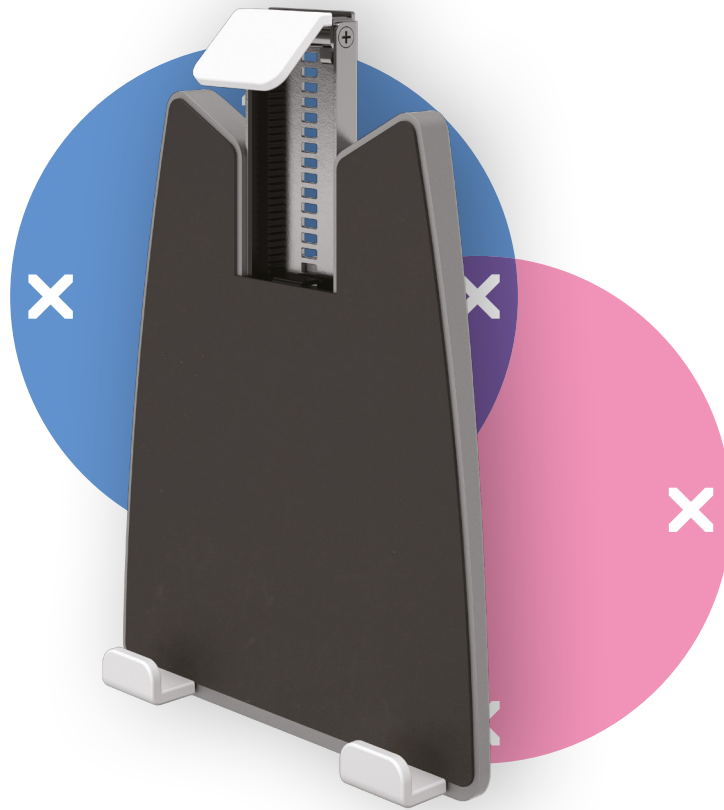

viewmate ^x

52.962

Viewmate universal tablet holder - option 962

Start using your tablet ergonomically and let it truly become part of a modern workstation. The Viewmate universal tablet holder suspends your tablet above your desk at just the right spot or aligns it with a secondary display.

- VESA MIS-D 100 x 100 mm compatible
- Spring-loaded mechanism clamps almost any tablet
- Tablet thickness max. 14 mm
- Grip range min. 150 - max. 260 mm
- Has grippers made of soft synthetic material

- Holds a tablet in place, regardless of it being rotated to landscape or portrait mode
- Tablet is easily inserted or removed
- To be mounted on a monitor arm (not included)

viewmate ^x

100 x 100

Viewmate universal tablet holder - option 962

2016/11/22

52.962

 213 x 182 x 50 mm

 1 pcs

 silver

 0,73 kg

 805410529628