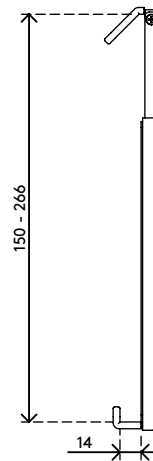

viewmate ^x

52.962

Viewmate universal tablet holder - option 962

Start using your tablet ergonomically and let it truly become part of a modern workstation. The Viewmate universal tablet holder suspends your tablet above your desk at just the right spot or aligns it with a secondary display.

- VESA MIS-D 100 x 100 mm compatible
- Spring-loaded mechanism clamps almost any tablet
- Tablet thickness max. 14 mm
- Grip range min. 150 - max. 260 mm
- Has grippers made of soft synthetic material

- Holds a tablet in place, regardless of it being rotated to landscape or portrait mode
- Tablet is easily inserted or removed
- To be mounted on a monitor arm (not included)

viewmate ^x

100 x 100

Viewmate universal tablet holder - option 962

2016/11/22

52.962

 213 x 182 x 50 mm

 1 pcs

 silver

 0,73 kg

 805410529628