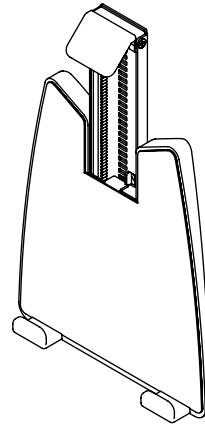

viewmate ^x

52.962

Viewmate universal tablet holder - option 962

Start using your tablet ergonomically and let it truly become part of a modern workstation. The Viewmate universal tablet holder suspends your tablet above your desk at just the right spot or aligns it with a secondary display.

- VESA MIS-D 100 x 100 mm compatible
- Spring-loaded mechanism clamps almost any tablet
- Tablet thickness max. 14 mm
- Grip range min. 150 - max. 260 mm
- Has grippers made of soft synthetic material

- Holds a tablet in place, regardless of it being rotated to landscape or portrait mode
- Tablet is easily inserted or removed
- To be mounted on a monitor arm (not included)

viewmate ^x

100 x 100

Viewmate universal tablet holder - option 962

2016/11/22

52.962

 213 x 182 x 50 mm

 1 pcs

 silver

 0,73 kg

 805410529628