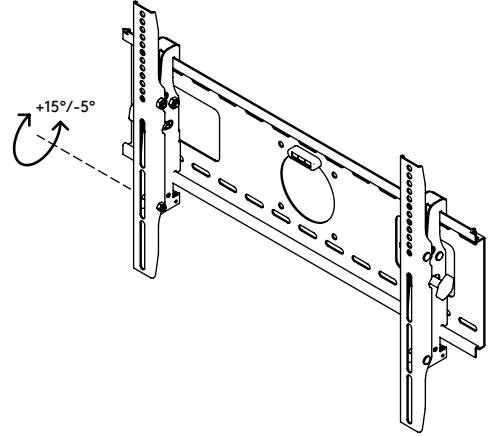

54.352

Addit display mount 352

This professional display mount perfect for attaching a flat screen TV or display to a wall. The tiltable mounting brackets allow you to position your TV in the best possible viewing angle.

- Professional wall mount
- Suitable for 1 display up to 78 kg (172 lb)
- Max. VESA size: 600 x 400 mm
- Tiltable VESA mounting frame tilts +15°/-5°
- Monitor to wall distance of 62 mm (2,4")
- With built-in spirit level for easy installation
- Dimensions (w x d x h): 660 x 430 x 62 mm (26,0 x 16,9 x 2,4")
- Comes with all necessary fasteners

addit

+15°/-5°

max. 600 x 400 mm

78 kg (17,6 lb)

Addit display mount 352

2020/10/06

54.352

 700 x 225 x 90 mm