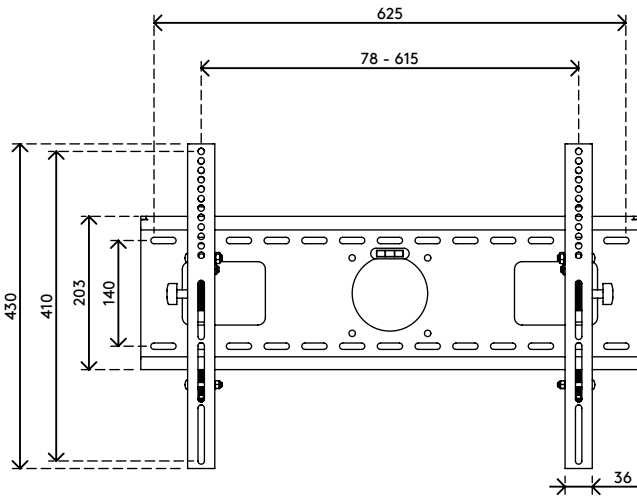

54.352

Addit display mount 352

This professional display mount perfect for attaching a flat screen TV or display to a wall. The tiltable mounting brackets allow you to position your TV in the best possible viewing angle.

- Professional wall mount
- Suitable for 1 display up to 78 kg (172 lb)
- Max. VESA size: 600 x 400 mm
- Tiltable VESA mounting frame tilts +15°/-5°
- Monitor to wall distance of 62 mm (2,4")
- With built-in spirit level for easy installation
- Dimensions (w x d x h): 660 x 430 x 62 mm (26,0 x 16,9 x 2,4")
- Comes with all necessary fasteners

addit

+15°/-5°

max. 600 x 400 mm

78 kg (17,6 lb)

Addit display mount 352

2020/10/06

54.352

 700 x 225 x 90 mm