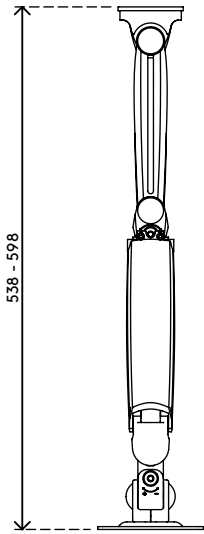

viewmaster^x

57.252

Viewmaster monitor arm - wall 252

Dynamic height adjustment and independent depth adjustment let each user find their own optimal ergonomic position. A high-end design that guides cables along the arm's extensions to create a tidy, professional impression.

- Dynamic height adjustment range of 305 mm (12,0")
- Independent depth adjustment
- Partly integrated or concealed cable management
- Main components made of aluminium
- VESA MIS-D 75 x 75/100 x 100 mm compatible
- Monitor: tilt +90°/-90°, swivel +90°/-90°, rotate +90°/-90°
- Arm: swivel +90°/-90°
- Weight capacity min. 4,5 - max. 10 kg (9,9 - 22 lb) per monitor
- Comes with a wall mount
- Built-in SUSPA® gas spring
- Listed weight capacity will vary when mounting monitors that are deeper than 25 mm (1,0") or have an off-centre VESA mount position

viewmaster

305 mm (12,0")

+90°/-90°

+90°/-90°

+90°/-90°

75 x 75/100 x 100

4,5 - 10 kg
(9,9 - 22 lb)

Viewmaster monitor arm - wall 252

2019/06/20

57.252

 490 x 285 x 140 mm

 1 pcs

 silver

 3,695 kg

 805410572525