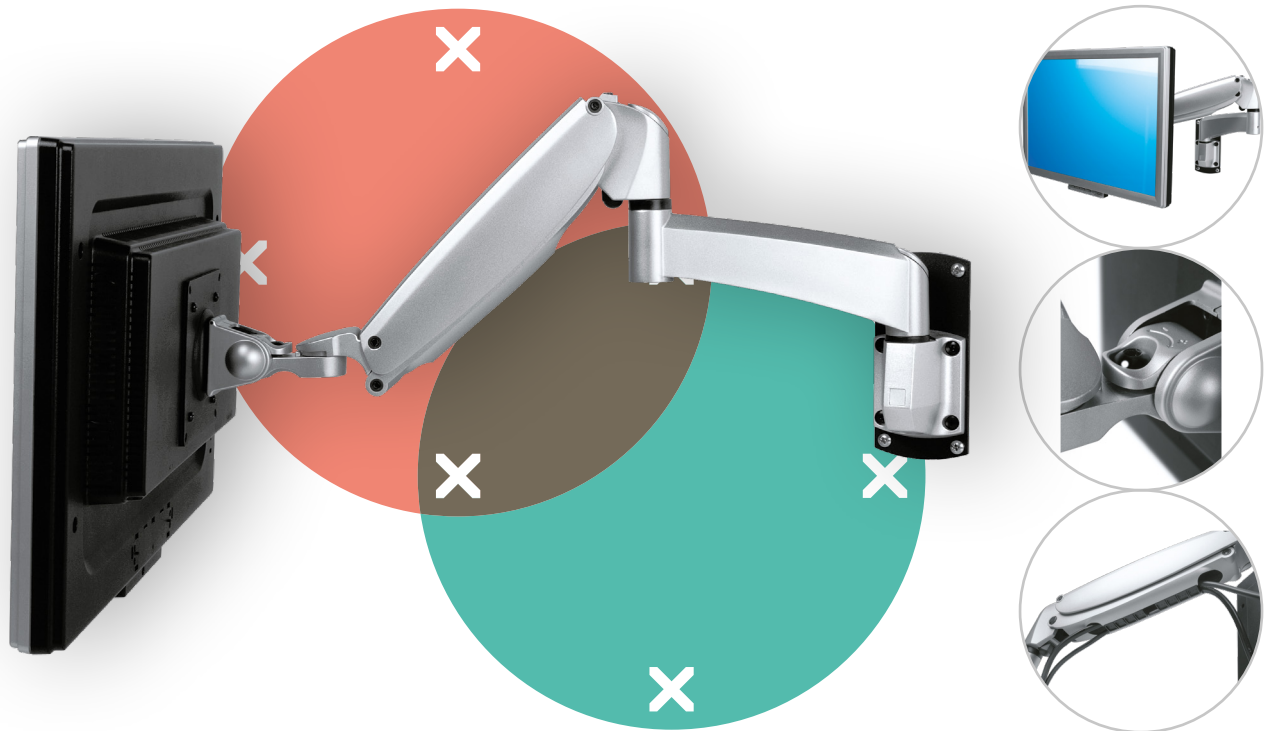

viewmaster^x

57.252

Viewmaster monitor arm - wall 252

Dynamic height adjustment and independent depth adjustment let each user find their own optimal ergonomic position. A high-end design that guides cables along the arm's extensions to create a tidy, professional impression.

- Dynamic height adjustment range of 305 mm (12,0")
- Independent depth adjustment
- Partly integrated or concealed cable management
- Main components made of aluminium
- VESA MIS-D 75 x 75/100 x 100 mm compatible
- Monitor: tilt +90°/-90°, swivel +90°/-90°, rotate +90°/-90°
- Arm: swivel +90°/-90°
- Weight capacity min. 4,5 - max. 10 kg (9,9 - 22 lb) per monitor
- Comes with a wall mount
- Built-in SUSPA® gas spring
- Listed weight capacity will vary when mounting monitors that are deeper than 25 mm (1,0") or have an off-centre VESA mount position

viewmaster

305 mm (12,0")

+90°/-90°

+90°/-90°

+90°/-90°

75 x 75/100 x 100

4,5 - 10 kg
(9,9 - 22 lb)

Viewmaster monitor arm - wall 252

2019/06/20

57.252

 490 x 285 x 140 mm

 1 pcs

 silver

 3,695 kg

 805410572525