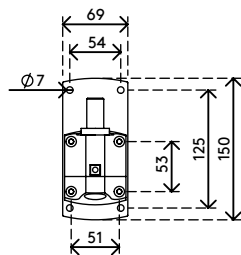

viewmaster^x

57.252

Viewmaster monitor arm - wall 252

Dynamic height adjustment and independent depth adjustment let each user find their own optimal ergonomic position. A high-end design that guides cables along the arm's extensions to create a tidy, professional impression.

- Dynamic height adjustment range of 305 mm (12,0")
- Independent depth adjustment
- Partly integrated or concealed cable management
- Main components made of aluminium
- VESA MIS-D 75 x 75/100 x 100 mm compatible
- Monitor: tilt +90°/-90°, swivel +90°/-90°, rotate +90°/-90°
- Arm: swivel +90°/-90°
- Weight capacity min. 4,5 - max. 10 kg (9,9 - 22 lb) per monitor
- Comes with a wall mount
- Built-in SUSPA® gas spring
- Listed weight capacity will vary when mounting monitors that are deeper than 25 mm (1,0") or have an off-centre VESA mount position

viewmaster

305 mm (12,0")

+90°/-90°

+90°/-90°

+90°/-90°

75 x 75/100 x 100

4,5 - 10 kg
(9,9 - 22 lb)

Viewmaster monitor arm - wall 252

2019/06/20

57.252

 490 x 285 x 140 mm

 1 pcs

 silver

 3,695 kg

 805410572525