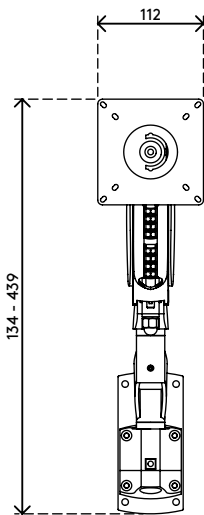

viewmaster^x

57.252

Viewmaster monitor arm - wall 252

Dynamic height adjustment and independent depth adjustment let each user find their own optimal ergonomic position. A high-end design that guides cables along the arm's extensions to create a tidy, professional impression.

- Dynamic height adjustment range of 305 mm (12,0")
- Independent depth adjustment
- Partly integrated or concealed cable management
- Main components made of aluminium
- VESA MIS-D 75 x 75/100 x 100 mm compatible
- Monitor: tilt +90°/-90°, swivel +90°/-90°, rotate +90°/-90°
- Arm: swivel +90°/-90°
- Weight capacity min. 4,5 - max. 10 kg (9,9 - 22 lb) per monitor
- Comes with a wall mount
- Built-in SUSPA® gas spring
- Listed weight capacity will vary when mounting monitors that are deeper than 25 mm (1,0") or have an off-centre VESA mount position

viewmaster

305 mm (12,0")

+90°/-90°

+90°/-90°

+90°/-90°

75 x 75/100 x 100

4,5 - 10 kg
(9,9 - 22 lb)

Viewmaster monitor arm - wall 252

2019/06/20

57.252

 490 x 285 x 140 mm

 1 pcs

 silver

 3,695 kg

 805410572525