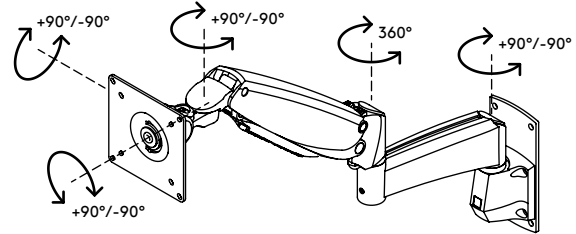

viewmaster^x

57.252

Viewmaster monitor arm - wall 252

Dynamic height adjustment and independent depth adjustment let each user find their own optimal ergonomic position. A high-end design that guides cables along the arm's extensions to create a tidy, professional impression.

- Dynamic height adjustment range of 305 mm (12,0")
- Independent depth adjustment
- Partly integrated or concealed cable management
- Main components made of aluminium
- VESA MIS-D 75 x 75/100 x 100 mm compatible
- Monitor: tilt +90°/-90°, swivel +90°/-90°, rotate +90°/-90°
- Arm: swivel +90°/-90°
- Weight capacity min. 4,5 - max. 10 kg (9,9 - 22 lb) per monitor
- Comes with a wall mount
- Built-in SUSPA® gas spring
- Listed weight capacity will vary when mounting monitors that are deeper than 25 mm (1,0") or have an off-centre VESA mount position

viewmaster

305 mm (12,0")

+90°/-90°

+90°/-90°

+90°/-90°

75 x 75/100 x 100

4,5 - 10 kg
(9,9 - 22 lb)

Viewmaster monitor arm - wall 252

2019/06/20

57.252

 490 x 285 x 140 mm

 1 pcs

 silver

 3,695 kg

 805410572525