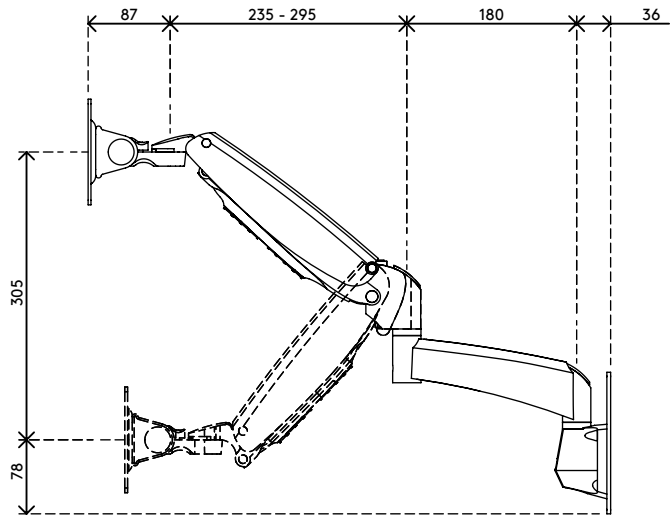

viewmaster^x

57.252

Viewmaster monitor arm - wall 252

Dynamic height adjustment and independent depth adjustment let each user find their own optimal ergonomic position. A high-end design that guides cables along the arm's extensions to create a tidy, professional impression.

- Dynamic height adjustment range of 305 mm (12,0")
- Independent depth adjustment
- Partly integrated or concealed cable management
- Main components made of aluminium
- VESA MIS-D 75 x 75/100 x 100 mm compatible
- Monitor: tilt +90°/-90°, swivel +90°/-90°, rotate +90°/-90°
- Arm: swivel +90°/-90°
- Weight capacity min. 4,5 - max. 10 kg (9,9 - 22 lb) per monitor
- Comes with a wall mount
- Built-in SUSPA® gas spring
- Listed weight capacity will vary when mounting monitors that are deeper than 25 mm (1,0") or have an off-centre VESA mount position

viewmaster

305 mm (12,0")

+90°/-90°

+90°/-90°

+90°/-90°

75 x 75/100 x 100

4,5 - 10 kg
(9,9 - 22 lb)

Viewmaster monitor arm - wall 252

2019/06/20

57.252

 490 x 285 x 140 mm

 1 pcs

 silver

 3,695 kg

 805410572525