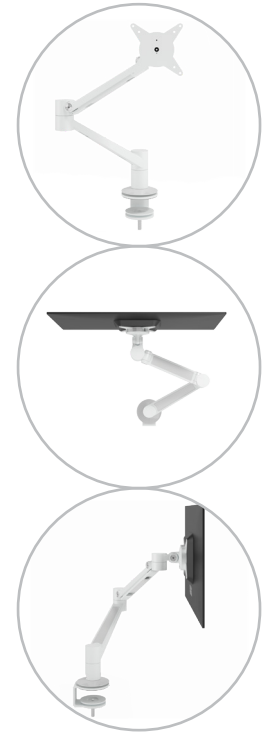

viewlite

58.620

Viewlite plus monitor arm - desk 620

Perfect for hot desking or collaborative working. It's easy to use and with the swivel limiter, which reduces the chance of bumping into walls or desks, you can locate it pretty well anywhere. Cables are easily hidden in the arm's aluminium extensions to create a tidy, professional impression.

- Dynamic height adjustment range of 240 mm (9,4")
- Independent depth adjustment
- Integrated cable management
- Main components made of aluminium
- 40% of aluminium content is already recycled
- VESA MIS-D 75 x 75/100 x 100 mm compatible
- Monitor: tilt +90°/-55°, swivel +90°/-90°, rotate 360°
- Arm: swivel 360°
- Swivel limiter pre-set to +90°/-90° (can be disabled)
- Weight capacity min. 0 kg - max. 7 kg (0 - 15,4 lb) per monitor
- Comes with a desk clamp mount and bolt-through desk mount
- Suitable for a desktop thickness of 5 up to 40 mm (0,2" - 1,6") (clamp) or 50 mm (2,0") (bolt through)
- Monitor size limit: height 850 mm (33,5")
- Fitted with a practical quick-release VESA system
- Monitor rotation lock can be enabled

dataflex

feeling at work

viewlite X

Viewlite plus monitor arm - desk 620

2021/04/20

58.620

375 x 265 x 105 mm

1 pcs