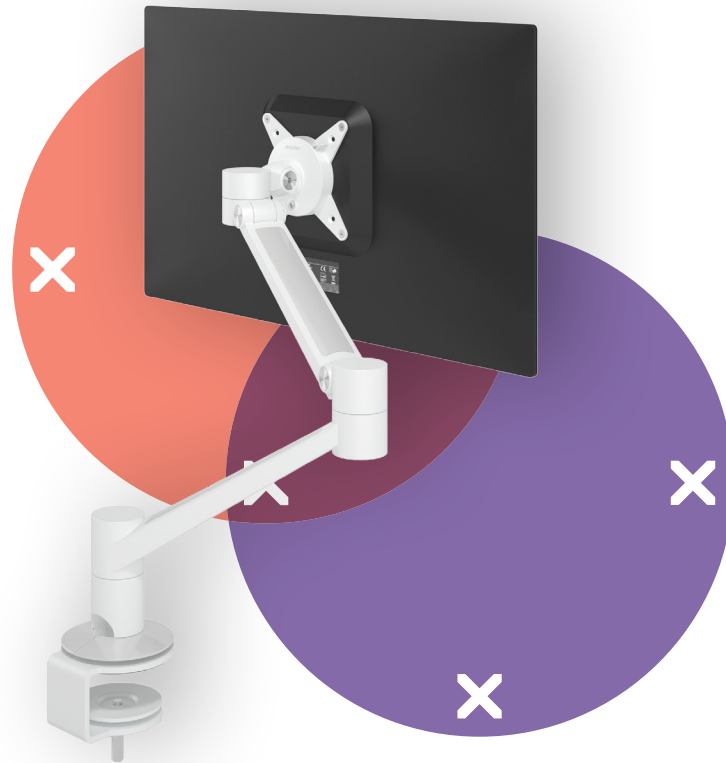

viewlite

58.620

Viewlite plus monitor arm - desk 620

Perfect for hot desking or collaborative working. It's easy to use and with the swivel limiter, which reduces the chance of bumping into walls or desks, you can locate it pretty well anywhere. Cables are easily hidden in the arm's aluminium extensions to create a tidy, professional impression.

- Dynamic height adjustment range of 240 mm (9,4")
- Independent depth adjustment
- Integrated cable management
- Main components made of aluminium
- 40% of aluminium content is already recycled
- VESA MIS-D 75 x 75/100 x 100 mm compatible
- Monitor: tilt +90°/-55°, swivel +90°/-90°, rotate 360°
- Arm: swivel 360°
- Swivel limiter pre-set to +90°/-90° (can be disabled)
- Weight capacity min. 0 kg - max. 7 kg (0 - 15,4 lb) per monitor
- Comes with a desk clamp mount and bolt-through desk mount
- Suitable for a desktop thickness of 5 up to 40 mm (0,2" - 1,6") (clamp) or 50 mm (2,0") (bolt through)
- Monitor size limit: height 850 mm (33,5")
- Fitted with a practical quick-release VESA system
- Monitor rotation lock can be enabled

dataflex

feeling at work

viewlite X

Viewlite plus monitor arm - desk 620

2021/04/20

58.620

375 x 265 x 105 mm

1 pcs