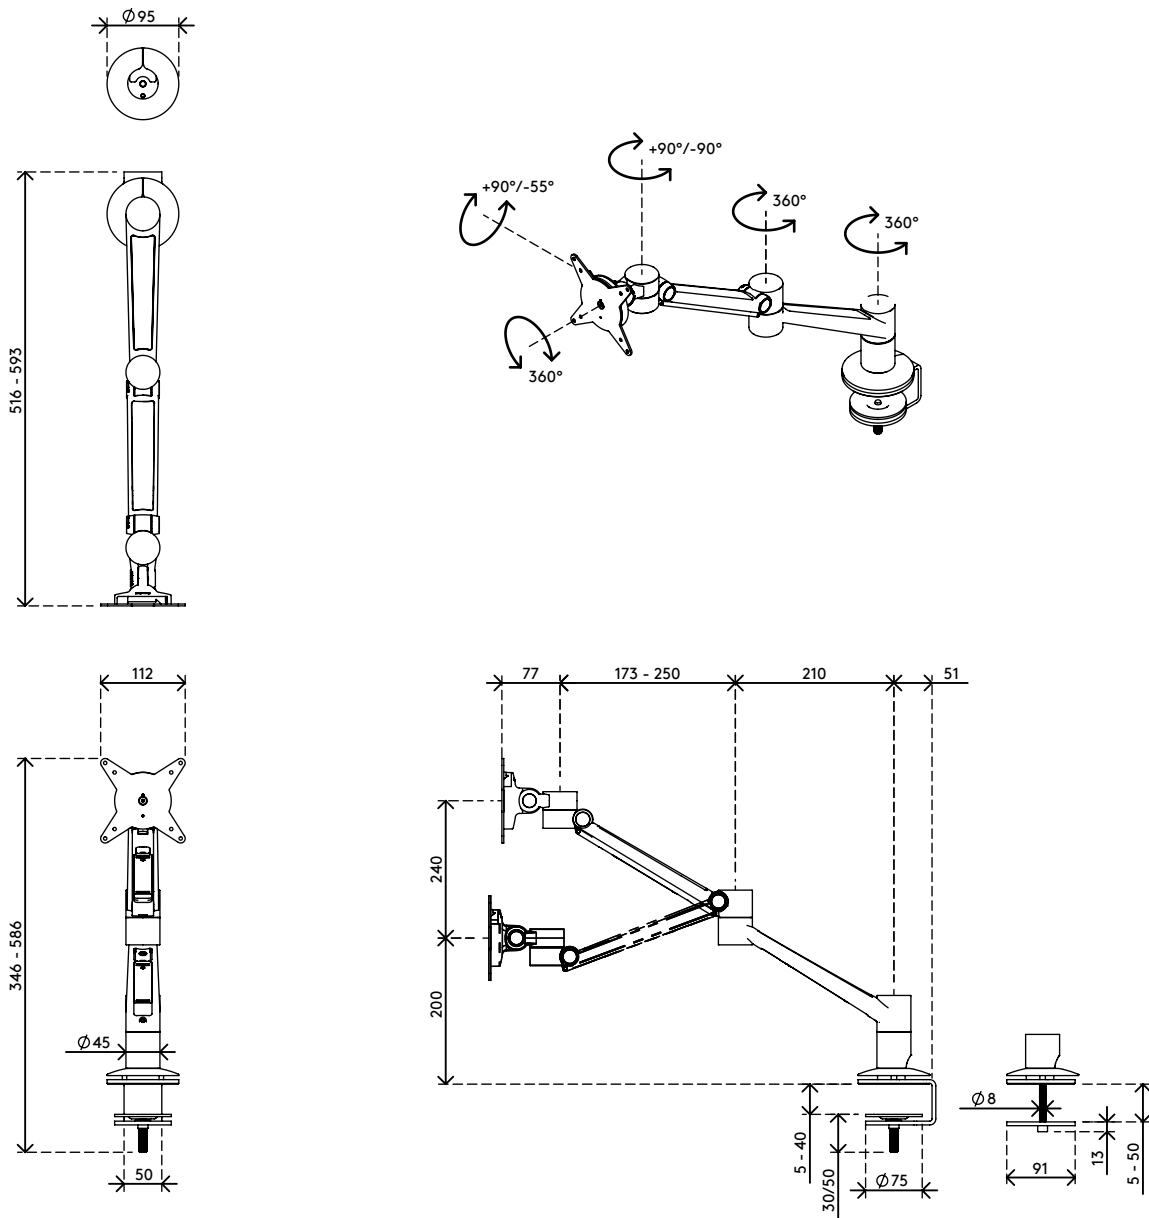

viewlite

58.620

Viewlite plus monitor arm - desk 620

Perfect for hot desking or collaborative working. It's easy to use and with the swivel limiter, which reduces the chance of bumping into walls or desks, you can locate it pretty well anywhere. Cables are easily hidden in the arm's aluminium extensions to create a tidy, professional impression.

- Dynamic height adjustment range of 240 mm (9,4")
- Independent depth adjustment
- Integrated cable management
- Main components made of aluminium
- 40% of aluminium content is already recycled
- VESA MIS-D 75 x 75/100 x 100 mm compatible
- Monitor: tilt +90°/-55°, swivel +90°/-90°, rotate 360°
- Arm: swivel 360°
- Swivel limiter pre-set to +90°/-90° (can be disabled)
- Weight capacity min. 0 kg - max. 7 kg (0 - 15,4 lb) per monitor
- Comes with a desk clamp mount and bolt-through desk mount
- Suitable for a desktop thickness of 5 up to 40 mm (0,2" - 1,6") (clamp) or 50 mm (2,0") (bolt through)
- Monitor size limit: height 850 mm (33,5")
- Fitted with a practical quick-release VESA system
- Monitor rotation lock can be enabled

dataflex

feeling at work

viewlite X

Viewlite plus monitor arm - desk 620

2021/04/20

58.620

375 x 265 x 105 mm

1 pcs

white

3,9 kg

805410586201