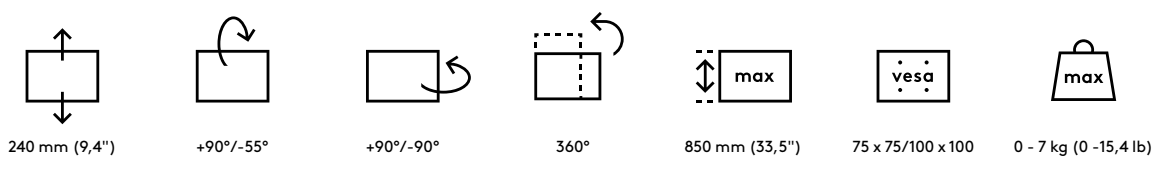

viewlite

58.620

Viewlite plus monitor arm - desk 620

Perfect for hot desking or collaborative working. It's easy to use and with the swivel limiter, which reduces the chance of bumping into walls or desks, you can locate it pretty well anywhere. Cables are easily hidden in the arm's aluminium extensions to create a tidy, professional impression.

- Dynamic height adjustment range of 240 mm (9,4")
- Independent depth adjustment
- Integrated cable management
- Main components made of aluminium
- 40% of aluminium content is already recycled
- VESA MIS-D 75 x 75/100 x 100 mm compatible
- Monitor: tilt +90°/-55°, swivel +90°/-90°, rotate 360°
- Arm: swivel 360°
- Swivel limiter pre-set to +90°/-90° (can be disabled)
- Weight capacity min. 0 kg - max. 7 kg (0 - 15,4 lb) per monitor
- Comes with a desk clamp mount and bolt-through desk mount
- Suitable for a desktop thickness of 5 up to 40 mm (0,2" - 1,6") (clamp) or 50 mm (2,0") (bolt through)
- Monitor size limit: height 850 mm (33,5")
- Fitted with a practical quick-release VESA system
- Monitor rotation lock can be enabled

dataflex

feeling at work

viewlite X

Viewlite plus monitor arm - desk 620

2021/04/20

58.620

375 x 265 x 105 mm

1 pcs