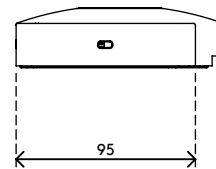

USB 3.1
(gen1)
Type C 60W

USB 3.1
(gen1)
Type A 10W

Viewlite link USB-C docking station EUR - option 802

2019/06/20

58.802

 388 x 165 x 120 mm

 1 pcs

 silver-white