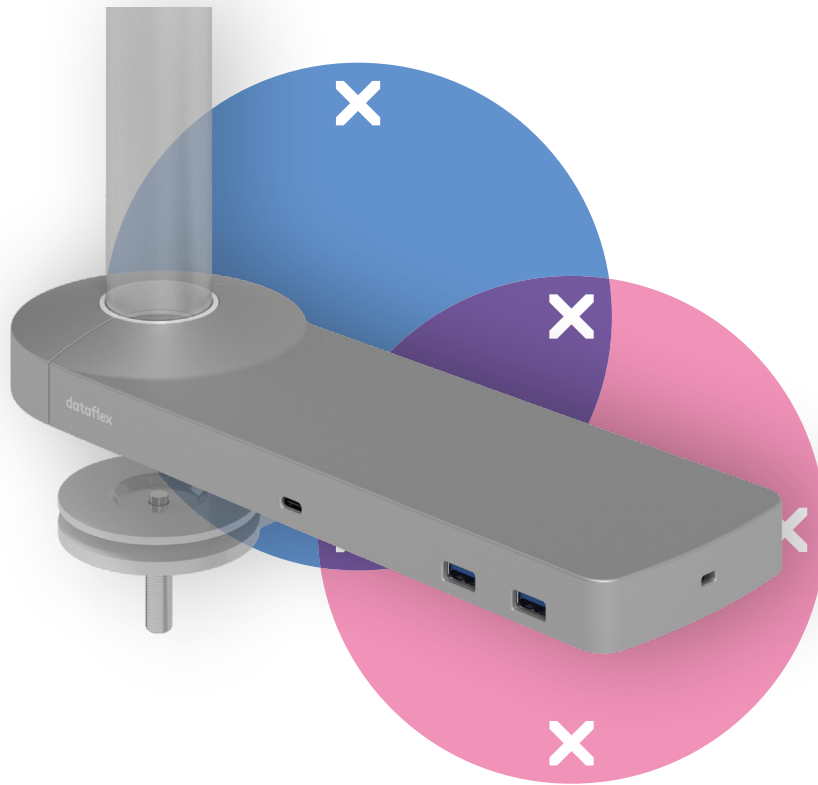

viewlite

58.802

Viewlite link USB-C docking station EUR - option 802

Easily connect your laptop or tablet to any modern workstation. Charge your devices, connect to any network and two monitors. Link's USB-C technology makes it all possible within seconds, with just one cable. Mount Link to any Viewlite monitor arm and make your desktop future proof. No additional software required.

- Single connection for power, A/V and data
- USB-C plug and play, no additional software required
- Charge your laptop while you work (max. 60W)
- Connects up to two monitors through HDMI (Mac OS does not support MST)
- Connects up to 4 external devices through USB-A (e.g. keyboard, mouse, mobile phone, etc.)
- Works with nearly all USB-C equipped laptops (USB-C port should support power delivery and DP Alt Mode)
- Thunderbolt 3 compatible
- For optimal compatibility, use the included "full-featured" Dataflex USB-C cable
- Switch between dual 4K mode (max. resolution 4096 x 2160) and SuperSpeed mode (max. USB speed 5 Gbit/s)
- Sleek and slender aluminium body
- Mounts to any Viewlite base or pole
- Including power adapter and cable for EUR sockets (Type F plug, 220V)

USB 3.1
(gen1)
Type C 60W

USB 3.1
(gen1)
Type A 10W

Viewlite link USB-C docking station EUR - option 802

2019/06/20

58.802

 388 x 165 x 120 mm

 1 pcs

 silver-white