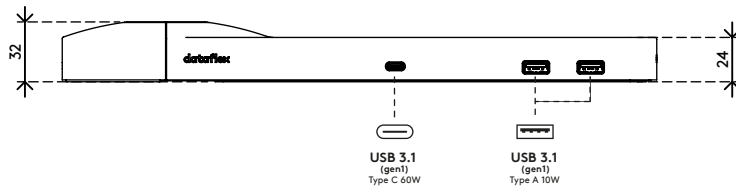

USB 3.1
(gen1)
Type C 60W

USB 3.1
(gen1)
Type A 10W

Viewlite link USB-C docking station EUR - option 802

2019/06/20

58.802

 388 x 165 x 120 mm

 1 pcs

 silver-white