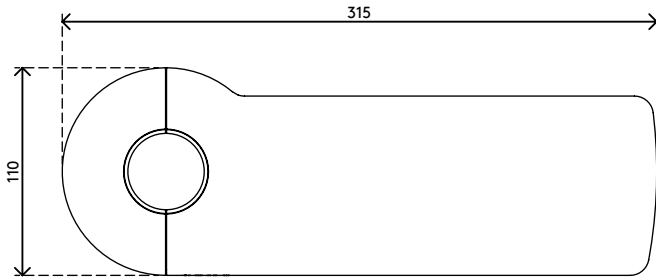

viewlite

USB 2.0
Type A 2.5W

RJ45
Gigabit
ethernet

Switch
2x4K / SS

HDMI
4K

Power
90W

USB 3.1
(gen1)
Type C 60W

USB 3.1
(gen1)
Type A 10W

Viewlite link USB-C docking station EUR - option 802

2019/06/20

58.802

388 x 165 x 120 mm

1 pcs

silver-white

1,375 kg

805410588021