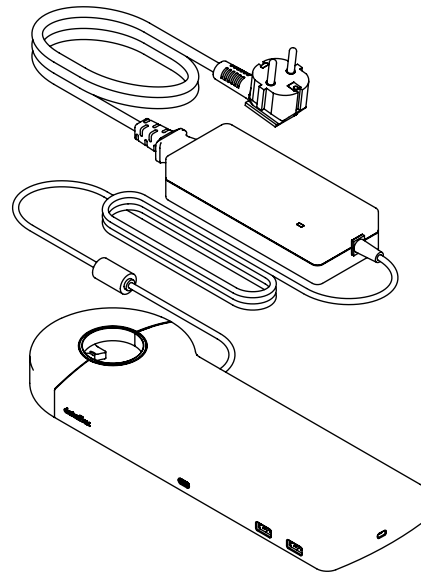

viewlite

USB 2.0
Type A 2.5W

RJ45
Gigabit
ethernet

Switch
2x4K / SS

HDMI
4K

Power
90W

USB 3.1
(gen1)
Type C 60W

USB 3.1
(gen1)
Type A 10W

Viewlite link USB-C docking station EUR - option 802

2019/06/20

58.802

388 x 165 x 120 mm

1 pcs

silver-white

1,375 kg

805410588021