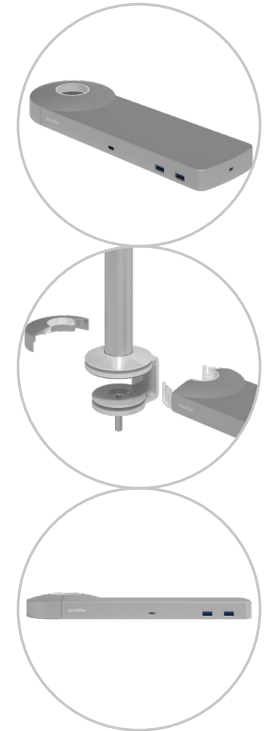

viewlite

58.802

Viewlite link USB-C docking station EUR - option 802

Easily connect your laptop or tablet to any modern workstation. Charge your devices, connect to any network and two monitors. Link's USB-C technology makes it all possible within seconds, with just one cable. Mount Link to any Viewlite monitor arm and make your desktop future proof. No additional software required.

- Single connection for power, A/V and data
- USB-C plug and play, no additional software required
- Charge your laptop while you work (max. 60W)
- Connects up to two monitors through HDMI (Mac OS does not support MST)
- Connects up to 4 external devices through USB-A (e.g. keyboard, mouse, mobile phone, etc.)
- Works with nearly all USB-C equipped laptops (USB-C port should support power delivery and DP Alt Mode)
- Thunderbolt 3 compatible
- For optimal compatibility, use the included "full-featured" Dataflex USB-C cable
- Switch between dual 4K mode (max. resolution 4096 x 2160) and SuperSpeed mode (max. USB speed 5 Gbit/s)
- Sleek and slender aluminium body
- Mounts to any Viewlite base or pole
- Including power adapter and cable for EUR sockets (Type F plug, 220V)

USB 3.1
(gen1)
Type C 60W

USB 3.1
(gen1)
Type A 10W

Viewlite link USB-C docking station EUR - option 802

2019/06/20

58.802

 388 x 165 x 120 mm

 1 pcs

 silver-white