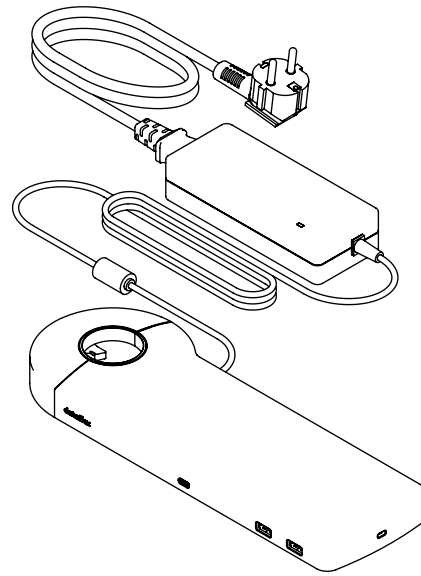

viewlite

58.803

Viewlite link USB-C docking station EUR - option 803

Easily connect your laptop or tablet to any modern workstation. Charge your devices, connect to any network and two monitors. Link's USB-C technology makes it all possible within seconds, with just one cable. Mount Link to any Viewlite monitor arm and make your desktop future proof. No additional software required.

- Single connection for power, A/V and data
- USB-C plug and play, no additional software required
- Charge your laptop while you work (max. 60W)
- Connects up to two monitors through HDMI (Mac OS does not support MST)
- Connects up to 4 external devices through USB-A (e.g. keyboard, mouse, mobile phone, etc.)
- Works with nearly all USB-C equipped laptops (USB-C port should support power delivery and DP Alt Mode)
- Thunderbolt 3 compatible
- For optimal compatibility, use the included "full-featured" Dataflex USB-C cable
- Switch between dual 4K mode (max. resolution 4096 x 2160) and SuperSpeed mode (max. USB speed 5 Gbit/s)
- Sleek and slender aluminium body
- Mounts to any Viewlite base or pole
- Including power adapter and cable for EUR sockets (Type F plug, 220V)

dataflex

feeling at work

viewlite

Viewlite link USB-C docking station EUR - option 803

2018/04/18

58.803

 388 x 165 x 120 mm

 1 pcs

 black

 1,375 kg

 805410588038