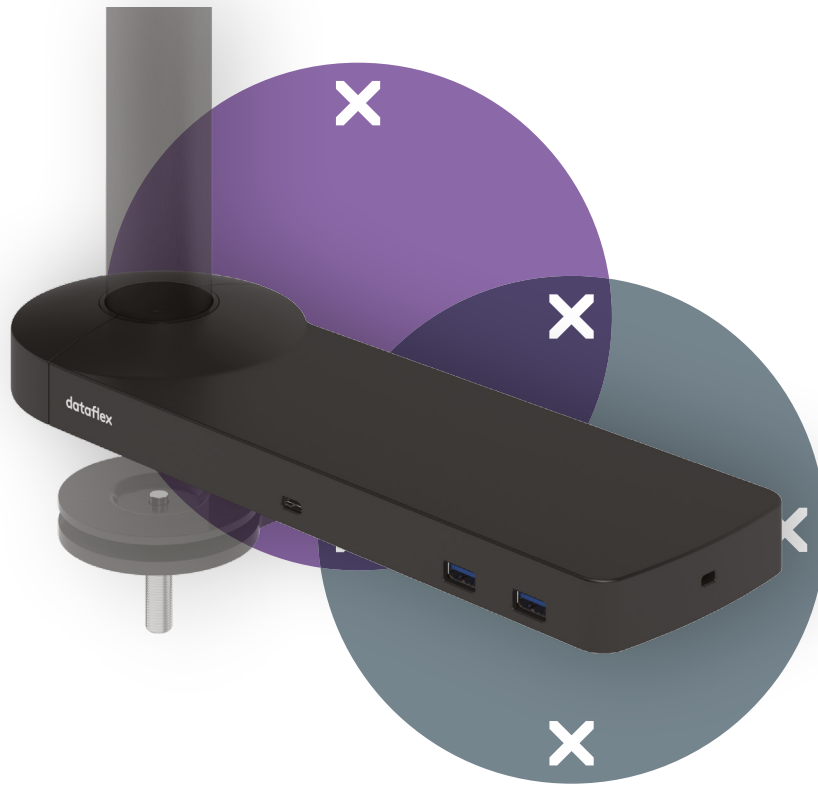

viewlite

58.803

Viewlite link USB-C docking station EUR - option 803

Easily connect your laptop or tablet to any modern workstation. Charge your devices, connect to any network and two monitors. Link's USB-C technology makes it all possible within seconds, with just one cable. Mount Link to any Viewlite monitor arm and make your desktop future proof. No additional software required.

- Single connection for power, A/V and data
- USB-C plug and play, no additional software required
- Charge your laptop while you work (max. 60W)
- Connects up to two monitors through HDMI (Mac OS does not support MST)
- Connects up to 4 external devices through USB-A (e.g. keyboard, mouse, mobile phone, etc.)
- Works with nearly all USB-C equipped laptops (USB-C port should support power delivery and DP Alt Mode)
- Thunderbolt 3 compatible
- For optimal compatibility, use the included "full-featured" Dataflex USB-C cable
- Switch between dual 4K mode (max. resolution 4096 x 2160) and SuperSpeed mode (max. USB speed 5 Gbit/s)
- Sleek and slender aluminium body
- Mounts to any Viewlite base or pole
- Including power adapter and cable for EUR sockets (Type F plug, 220V)

dataflex

feeling at work

viewlite

Viewlite link USB-C docking station EUR - option 803

2018/04/18

58.803

 388 x 165 x 120 mm

 1 pcs