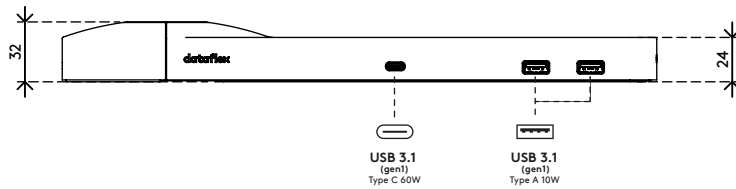

- Single connection for power, A/V and data
- USB-C plug and play, no additional software required
- Charge your laptop while you work (max. 60W)
- Connects up to two monitors through HDMI (Mac OS does not support MST)
- Connects up to 4 external devices through USB-A (e.g. keyboard, mouse, mobile phone, etc.)
- Works with nearly all USB-C equipped laptops (USB-C port should support power delivery and DP Alt Mode)
- Thunderbolt 3 compatible
- For optimal compatibility, use the included "full-featured" Dataflex USB-C cable
- Switch between dual 4K mode (max. resolution 4096 x 2160) and SuperSpeed mode (max. USB speed 5 Gbit/s)
- Sleek and slender aluminium body
- Mounts to any Viewlite base or pole
- Including power adapter and cable for EUR sockets (Type F plug, 220V)

dataflex

feeling at work

viewlite

Viewlite link USB-C docking station EUR - option 803

2018/04/18

58.803

 388 x 165 x 120 mm

 1 pcs