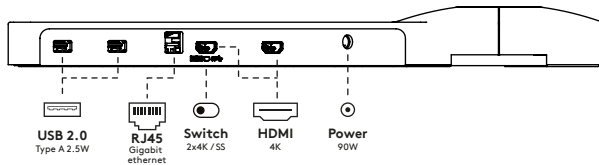

viewlite

58.803

Viewlite link USB-C docking station EUR - option 803

Easily connect your laptop or tablet to any modern workstation. Charge your devices, connect to any network and two monitors. Link's USB-C technology makes it all possible within seconds, with just one cable. Mount Link to any Viewlite monitor arm and make your desktop future proof. No additional software required.

- Single connection for power, A/V and data
- USB-C plug and play, no additional software required
- Charge your laptop while you work (max. 60W)
- Connects up to two monitors through HDMI (Mac OS does not support MST)
- Connects up to 4 external devices through USB-A (e.g. keyboard, mouse, mobile phone, etc.)
- Works with nearly all USB-C equipped laptops (USB-C port should support power delivery and DP Alt Mode)
- Thunderbolt 3 compatible
- For optimal compatibility, use the included "full-featured" Dataflex USB-C cable
- Switch between dual 4K mode (max. resolution 4096 x 2160) and SuperSpeed mode (max. USB speed 5 Gbit/s)
- Sleek and slender aluminium body
- Mounts to any Viewlite base or pole
- Including power adapter and cable for EUR sockets (Type F plug, 220V)

dataflex

feeling at work

viewlite

Viewlite link USB-C docking station EUR - option 803

2018/04/18

58.803

 388 x 165 x 120 mm

 1 pcs