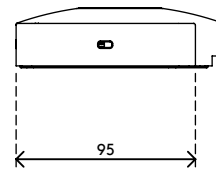

dataflex

feeling at work

viewlite

Viewlite link USB-C docking station EUR - option 803

2018/04/18

58.803

 388 x 165 x 120 mm

 1 pcs