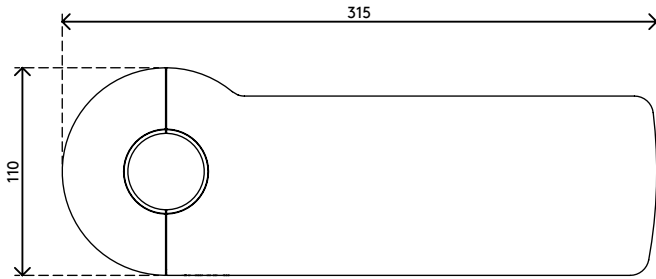

viewlite

58.803

Viewlite link USB-C docking station EUR - option 803

Easily connect your laptop or tablet to any modern workstation. Charge your devices, connect to any network and two monitors. Link's USB-C technology makes it all possible within seconds, with just one cable. Mount Link to any Viewlite monitor arm and make your desktop future proof. No additional software required.

- Single connection for power, A/V and data
- USB-C plug and play, no additional software required
- Charge your laptop while you work (max. 60W)
- Connects up to two monitors through HDMI (Mac OS does not support MST)
- Connects up to 4 external devices through USB-A (e.g. keyboard, mouse, mobile phone, etc.)
- Works with nearly all USB-C equipped laptops (USB-C port should support power delivery and DP Alt Mode)
- Thunderbolt 3 compatible
- For optimal compatibility, use the included "full-featured" Dataflex USB-C cable
- Switch between dual 4K mode (max. resolution 4096 x 2160) and SuperSpeed mode (max. USB speed 5 Gbit/s)
- Sleek and slender aluminium body
- Mounts to any Viewlite base or pole
- Including power adapter and cable for EUR sockets (Type F plug, 220V)

dataflex

feeling at work

viewlite

Viewlite link USB-C docking station EUR - option 803

2018/04/18

58.803

 388 x 165 x 120 mm

 1 pcs