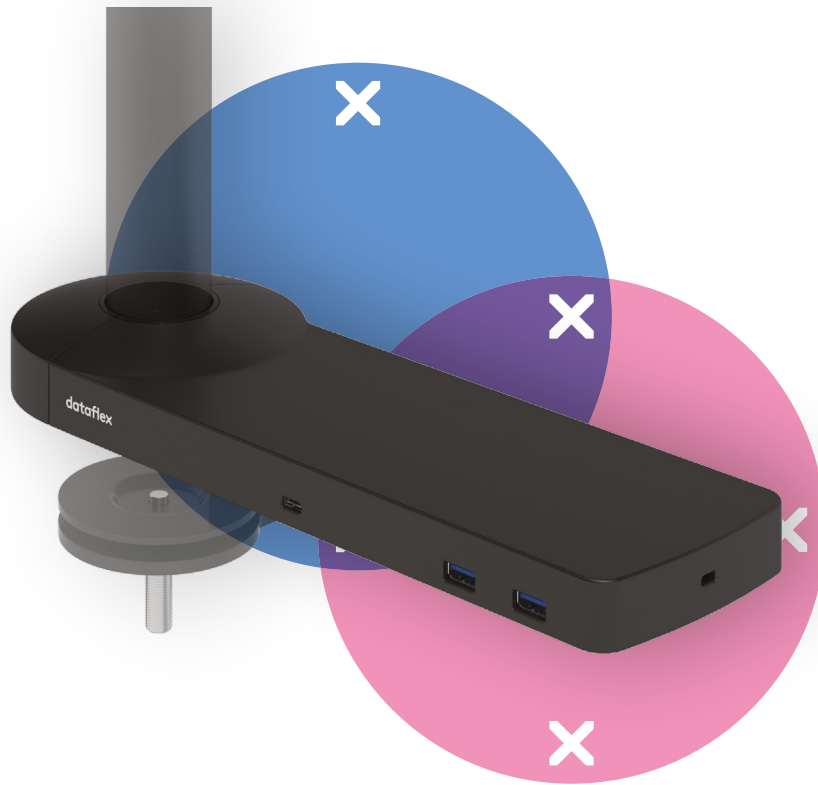

viewlite

58.803

Viewlite link USB-C docking station EUR - option 803

Easily connect your laptop or tablet to any modern workstation. Charge your devices, connect to any network and two monitors. Link's USB-C technology makes it all possible within seconds, with just one cable. Mount Link to any Viewlite monitor arm and make your desktop future proof. No additional software required.

- Single connection for power, A/V and data
- USB-C plug and play, no additional software required
- Charge your laptop while you work (max. 60W)
- Connects up to two monitors through HDMI (Mac OS does not support MST)
- Connects up to 4 external devices through USB-A (e.g. keyboard, mouse, mobile phone, etc.)
- Works with nearly all USB-C equipped laptops (USB-C port should support power delivery and DP Alt Mode)
- Thunderbolt 3 compatible
- For optimal compatibility, use the included "full-featured" Dataflex USB-C cable
- Switch between dual 4K mode (max. resolution 4096 x 2160) and SuperSpeed mode (max. USB speed 5 Gbit/s)
- Sleek and slender aluminium body
- Mounts to any Viewlite base or pole
- Including power adapter and cable for EUR sockets (Type F plug, 220V)

dataflex

feeling at work