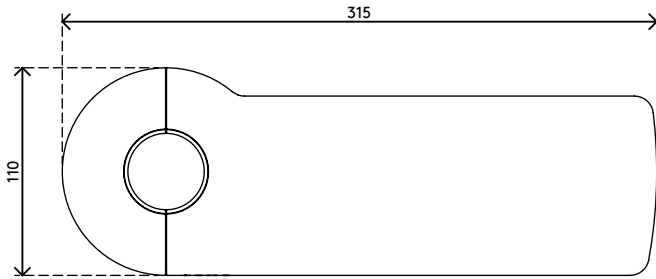

viewlite

Viewlite link USB-C docking station EUR - option 803

2019/06/20

58.803

388 x 165 x 120 mm

1 pcs

black

1,375 kg

805410588038