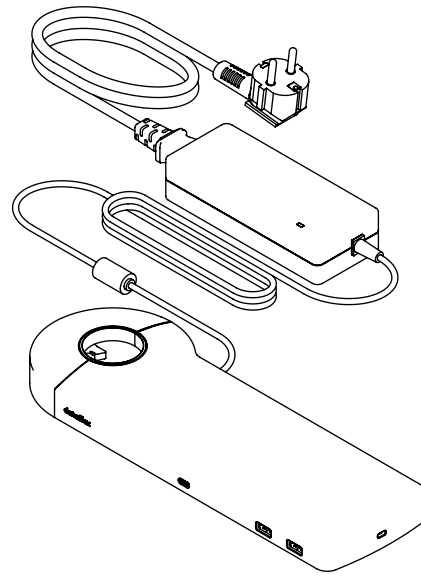

viewlite

Viewlite link USB-C docking station EUR - option 803

2019/06/20

58.803

388 x 165 x 120 mm

1 pcs

black

1,375 kg

805410588038