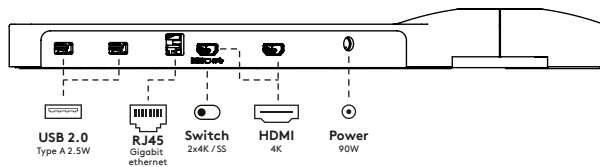

viewlite

Viewlite link USB-C docking station EUR - option 803

2019/06/20

58.803

388 x 165 x 120 mm

1 pcs

black

1,375 kg

805410588038