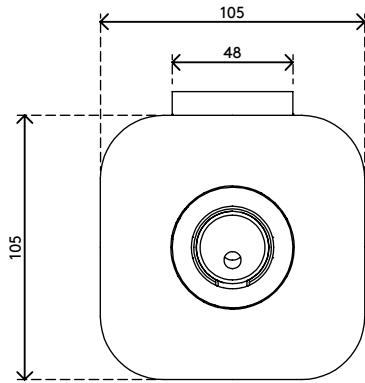

65.930

Viewprime desk clamp S - mount 930

This desk clamp is ideally for desks with cable management trays or channels underneath, sliding desktops and system furniture . This mounting option requires minimal space underneath the desk to mount the single Viewprime plus monitor arm (65.110).

- Suitable for a desktop thickness of 18 up to 25 mm (0,7" -1,0")
- Occupies max. 25 mm of space below the desk top
- Mounting option for single Viewprime plus monitor arm 65.110

viewprime ^x

Viewprime desk clamp S - mount 930

2021/03/21

65.930

 185 x 110 x 110 mm

 1 pcs

 white

 1,662 kg

 805410659301