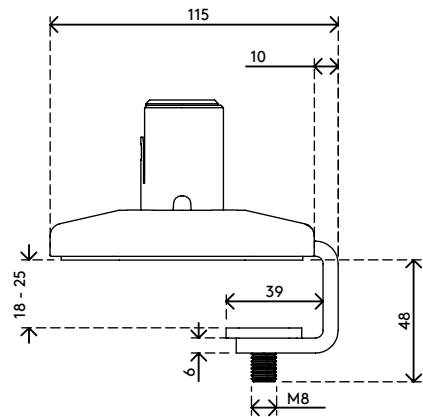

65.930

Viewprime desk clamp S - mount 930

This desk clamp is ideally for desks with cable management trays or channels underneath, sliding desktops and system furniture . This mounting option requires minimal space underneath the desk to mount the single Viewprime plus monitor arm (65.110).

- Suitable for a desktop thickness of 18 up to 25 mm (0,7" -1,0")
- Occupies max. 25 mm of space below the desk top
- Mounting option for single Viewprime plus monitor arm 65.110

viewprime ^x

Viewprime desk clamp S - mount 930

2021/03/21

65.930

 185 x 110 x 110 mm

 1 pcs

 white

 1,662 kg

 805410659301