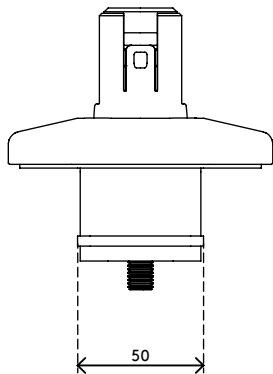

65.930

Viewprime desk clamp S - mount 930

This desk clamp is ideally for desks with cable management trays or channels underneath, sliding desktops and system furniture . This mounting option requires minimal space underneath the desk to mount the single Viewprime plus monitor arm (65.110).

- Suitable for a desktop thickness of 18 up to 25 mm (0,7" -1,0")
- Occupies max. 25 mm of space below the desk top
- Mounting option for single Viewprime plus monitor arm 65.110

viewprime ^x

Viewprime desk clamp S - mount 930

2021/03/21

65.930

 185 x 110 x 110 mm

 1 pcs

 white

 1,662 kg

 805410659301