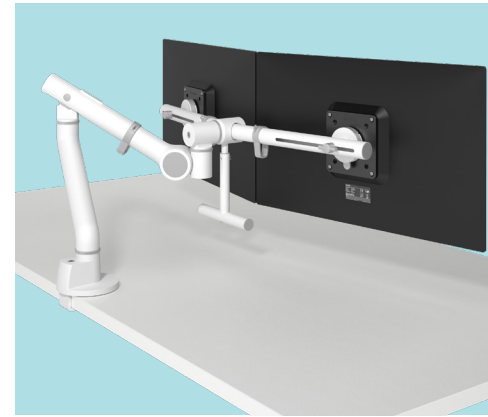

Viewgo Pro

Monitor arms have become an essential ingredient to achieve a truly ergonomic and practical workstation. The use of ergonomic accessories like monitor arms can increase productivity up to 15%, free up valuable desk space and support clean desk policies. However, most professional, high quality monitor arms are expensive.

Viewgo Pro is here to change that

During the pandemic, material costs increased drastically. On all fronts, in almost every sector. This simply meant peoples workplace design budgets shrank. We designed a product that delivers all the functionality and benefits of high-end monitor arms, at a fraction of the cost. With no concessions on quality or longevity. Viewgo Pro ticks all these boxes and then some.

Features

- Fitted with a lifetime warranty wadjustable tension spring
- Tension gauge ensures easy monitor setup.
- Top access clamp fits 99% of desk tops
- Dynamic height adjustment of 300mm
- Independent monitor depth adjustment
- Weight capacity 2-8kg (Light) and 6-13kg (Heavy)
- Standard VESA quick release