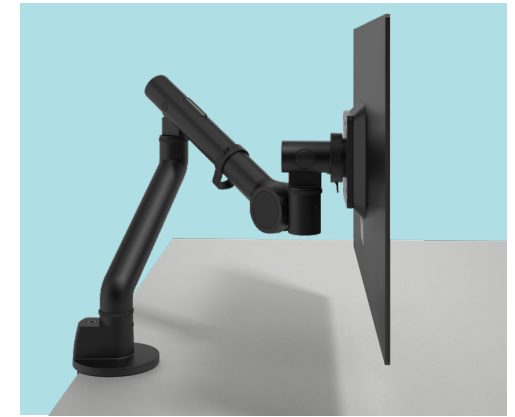

Viewgo Pro

Monitor arms have become an essential ingredient to achieve a truly ergonomic and practical workstation. The use of ergonomic accessories like monitor arms can increase productivity up to 15%, free up valuable desk space and support clean desk policies. However, most professional, high quality monitor arms are expensive.

Viewgo Pro is here to change that

During the pandemic, material costs increased drastically. On all fronts, in almost every sector. This simply meant peoples workplace design budgets shrank. We designed a product that delivers all the functionality and benefits of high-end monitor arms, at a fraction of the cost. With no concessions on quality or longevity. Viewgo Pro ticks all these boxes and then some.

Features

- Fitted with a lifetime warranty wadjustable tension spring
- Tension gauge ensures easy monitor setup.
- Top access clamp fits 99% of desk tops
- Dynamic height adjustment of 300mm
- Independent monitor depth adjustment
- Weight capacity 2-8kg (Light) and 6-13kg (Heavy)
- Standard VESA quick release