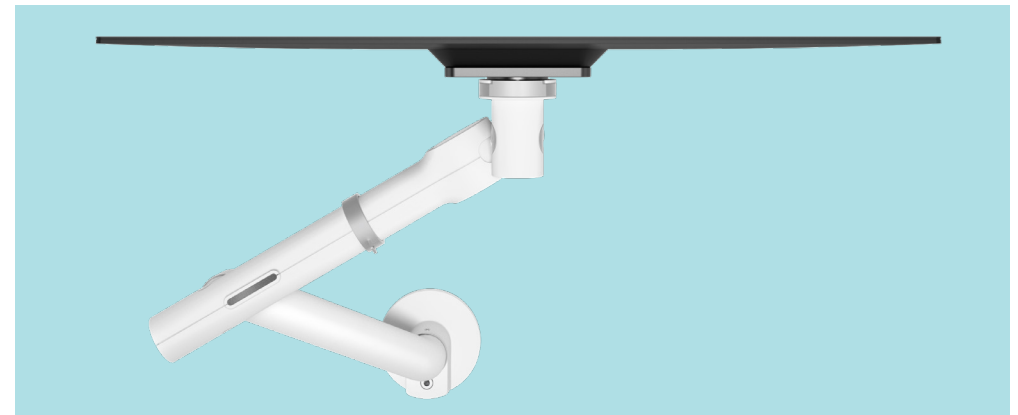

Viewgo Pro

Monitor arms have become an essential ingredient to achieve a truly ergonomic and practical workstation. The use of ergonomic accessories like monitor arms can increase productivity up to 15%, free up valuable desk space and support clean desk policies. However, most professional, high quality monitor arms are expensive.

Viewgo Pro is here to change that

During the pandemic, material costs increased drastically. On all fronts, in almost every sector. This simply meant peoples workplace design budgets shrank. We designed a product that delivers all the functionality and benefits of high-end monitor arms, at a fraction of the cost. With no concessions on quality or longevity. Viewgo Pro ticks all these boxes and then some.

Features

- Fitted with a lifetime warranty wadjustable tension spring
- Tension gauge ensures easy monitor setup.
- Top access clamp fits 99% of desk tops
- Dynamic height adjustment of 300mm
- Independent monitor depth adjustment
- Weight capacity 2-8kg (Light) and 6-13kg (Heavy)
- Standard VESA quick release